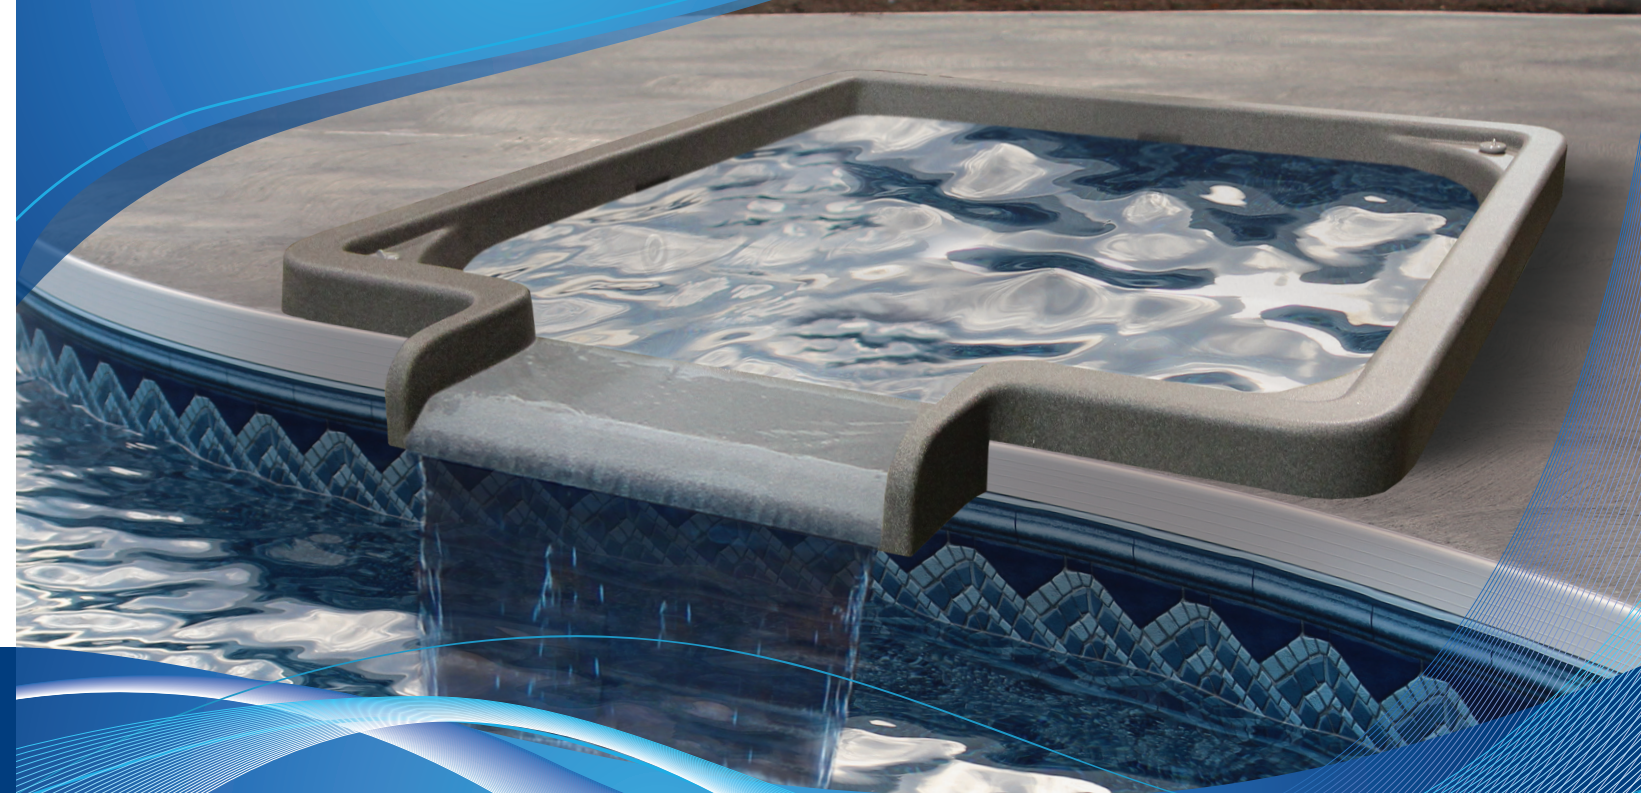

COLOR GUIDE

Whitewave Spas™ are available in three colors to seamlessly blend into your décor. Choose from White, Gray Granite or Blue Granite.

Granite offers a unique textured feel and distinct granite finish for a look that is sure to impress.

All finishes are constructed to withstand the elements and look beautiful for years to come.

MODEL	WHITE	GRAY GRANITE	BLUE GRANITE
92" Round Spillover Spa	•	•	•
92" Round Poolside Spa		•	
86" Square Spillover Spa	•	•	•
86" Square Poolside Spa		•	

SPILLOVER AND POOLSIDE SPAS

The Ultimate Poolside Pleasure

Treat yourself to a Whitewave Spa™ to compliment your new in-ground swimming pool. Soak in a hot, bubbly paradise while your kids cool off in the pool. Available in both round and square Poolside and Spillover designs.

A BRAND OF:

33 Wade Road
Latham, NY 12110
1 (800) 444-9977
www.imperialpools.com

WWSPAS 10/21

Whitewave spas are made of a durable co-extruded ABS thermoplastic constructed with foam insulation. It features slip resistant steps and foot wells. Conveniently placed controls make it simple for you to sit back and relax. Available pre-plumbed for ease of installation. The flat collar accommodates a cantilever or stone deck that blends seamlessly with your poolscape.