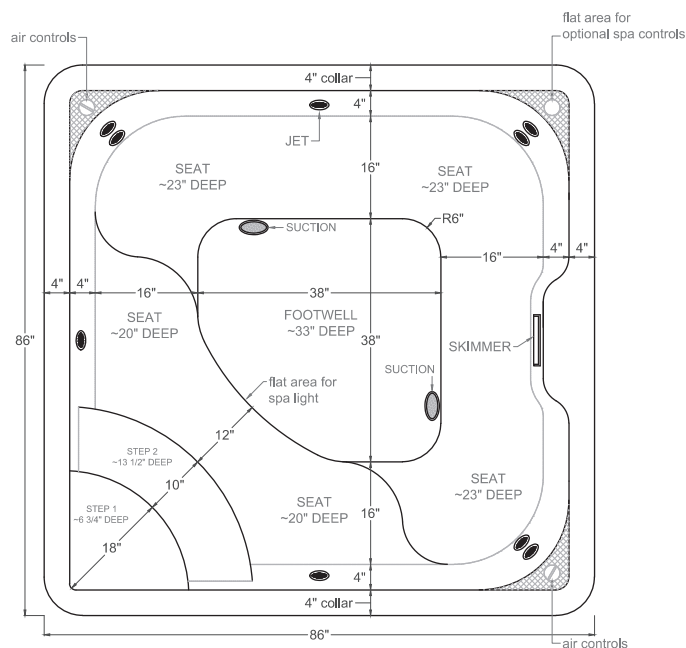

86" Square Spillover Spa

- 💧 86" square*
- 💧 33" depth
- 💧 483 gallons average fill
- 💧 6-8 person seating capacity
- 💧 9 Hydrotherapy Jets
- 💧 2 air controls
- 💧 2 suction fittings
- 💧 Available in White, Blue Granite, and Gray Granite

(Sample shown in white)

86" Square Poolside Spa

- 💧 86" square*
- 💧 33" depth
- 💧 483 gallons average fill
- 💧 6-8 person seating capacity
- 💧 9 Hydrotherapy Jets
- 💧 2 air controls
- 💧 2 suction fittings
- 💧 Available Gray Granite

92" Spillover Spa

- 💧 92" diameter*
- 💧 33" depth
- 💧 425 gallons average fill
- 💧 6-8 person seating capacity
- 💧 8 Hydrotherapy Jets
- 💧 2 air controls
- 💧 2 suction fittings
- 💧 Available in White, Blue Granite, and Gray Granite

(Sample shown in gray granite)

*DIAMETER DIMENSIONS ARE NOMINAL AND CAN FLUCTUATE 1/4" TO 1/2"