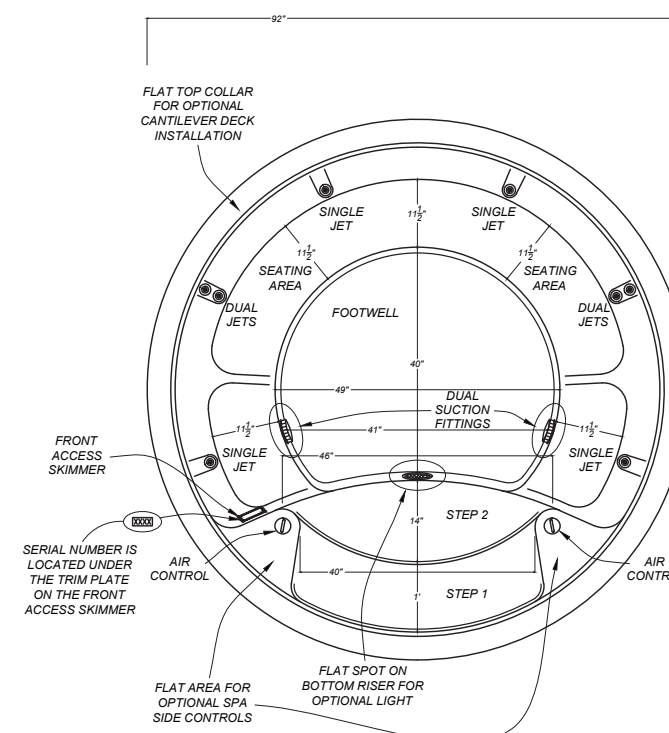

(Sample shown in white)

86" Square Poolside Spa

- 💧 86" square*
- 💧 33" depth
- 💧 483 gallons average fill
- 💧 6-8 person seating capacity
- 💧 9 Hydrotherapy Jets
- 💧 2 air controls
- 💧 2 suction fittings
- 💧 Available Gray Granite

92" Spillover Spa

- 💧 92" diameter*
- 💧 33" depth
- 💧 425 gallons average fill
- 💧 6-8 person seating capacity
- 💧 8 Hydrotherapy Jets
- 💧 2 air controls
- 💧 2 suction fittings
- 💧 Available in White, Blue Granite, and Gray Granite

(Sample shown in blue granite)

92" Poolside Spa

- 💧 92" diameter*
- 💧 33" depth
- 💧 425 gallons average fill
- 💧 6-8 person seating capacity
- 💧 8 Hydrotherapy Jets
- 💧 2 air controls
- 💧 2 suction fittings
- 💧 Available Gray Granite

(Sample shown in gray granite)

*DIAMETER DIMENSIONS ARE NOMINAL AND CAN FLUCTUATE 1/4" TO 1/2"