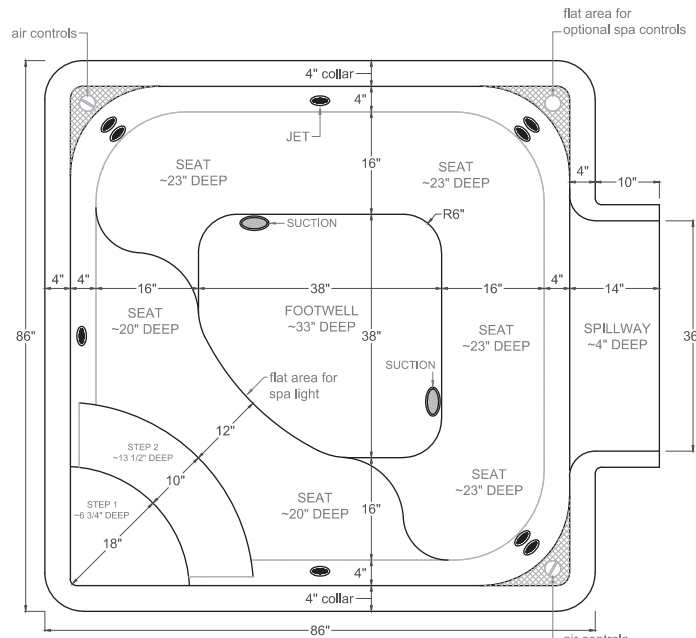

A BRAND OF:

33 Wade Road
Latham, NY 12110
1 (800) 444-9977
www.imperialpools.com

WWSPAS 10/21

Whitewave spas are made of a durable co-extruded ABS thermoplastic constructed with foam insulation. It features slip resistant steps and foot wells. Conveniently placed controls make it simple for you to sit back and relax. Available pre-plumbed for ease of installation. The flat collar accommodates a cantilever or stone deck that blends seamlessly with your poolscape.

86" Square Spillover Spa

- 💧 86" square*
- 💧 33" depth
- 💧 483 gallons average fill
- 💧 6-8 person seating capacity
- 💧 9 Hydrotherapy Jets
- 💧 2 air controls
- 💧 2 suction fittings
- 💧 Available in White, Blue Granite, and Gray Granite

(Sample shown in white)

86" Square Poolside Spa

- 💧 86" square*
- 💧 33" depth
- 💧 483 gallons average fill
- 💧 6-8 person seating capacity
- 💧 9 Hydrotherapy Jets
- 💧 2 air controls
- 💧 2 suction fittings
- 💧 Available Gray Granite

(Sample shown in gray granite)

*DIAMETER DIMENSIONS ARE NOMINAL AND CAN FLUCTUATE 1/4" TO 1/2"