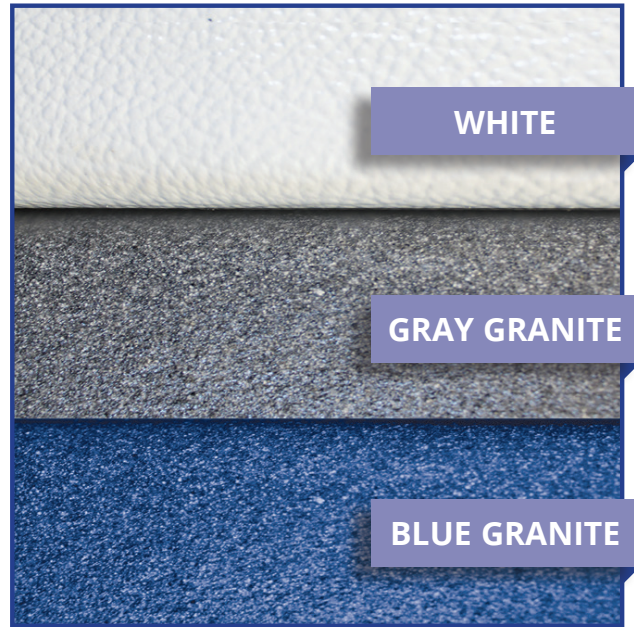

COLOR GUIDE

Whitewave Spas™ are available in three colors to seamlessly blend into your décor. Choose from White, Gray Granite or Blue Granite.

Granite offers a unique textured feel and distinct granite finish for a look that is sure to impress.

(Sample shown in gray granite)

*DIAMETER DIMENSIONS ARE NOMINAL AND CAN FLUCTUATE 1/4" TO 1/2"