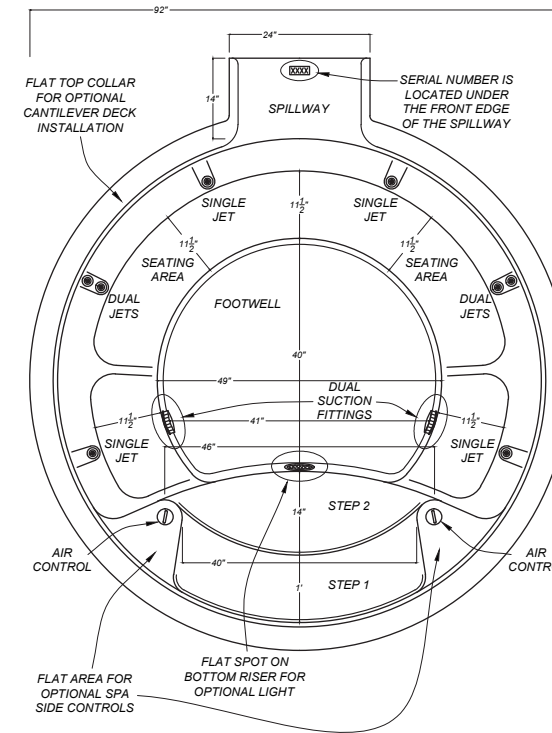

86" Square Spillover Spa

- 💧 86" square*
- 💧 33" depth
- 💧 483 gallons average fill
- 💧 6-8 person seating capacity
- 💧 9 Hydrotherapy Jets
- 💧 2 air controls
- 💧 2 suction fittings
- 💧 Available in White, Blue Granite, and Gray Granite

(Sample shown in white)

86" Square Poolside Spa

- 💧 86" square*
- 💧 33" depth
- 💧 483 gallons average fill
- 💧 6-8 person seating capacity
- 💧 9 Hydrotherapy Jets
- 💧 2 air controls
- 💧 2 suction fittings
- 💧 Available Gray Granite

92" Spillover Spa

- 💧 92" diameter*
- 💧 33" depth
- 💧 425 gallons average fill
- 💧 6-8 person seating capacity
- 💧 8 Hydrotherapy Jets
- 💧 2 air controls
- 💧 2 suction fittings
- 💧 Available in White, Blue Granite, and Gray Granite

(Sample shown in gray granite)

*DIAMETER DIMENSIONS ARE NOMINAL AND CAN FLUCTUATE 1/4" TO 1/2"