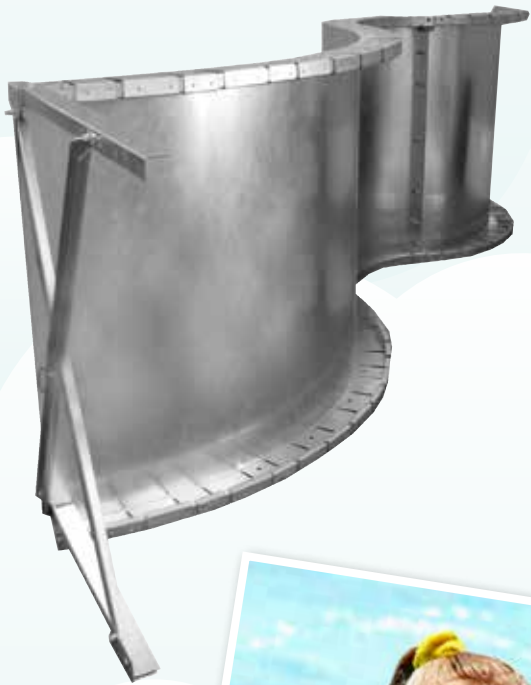

A-FRAME ADJUSTABLE BRACE