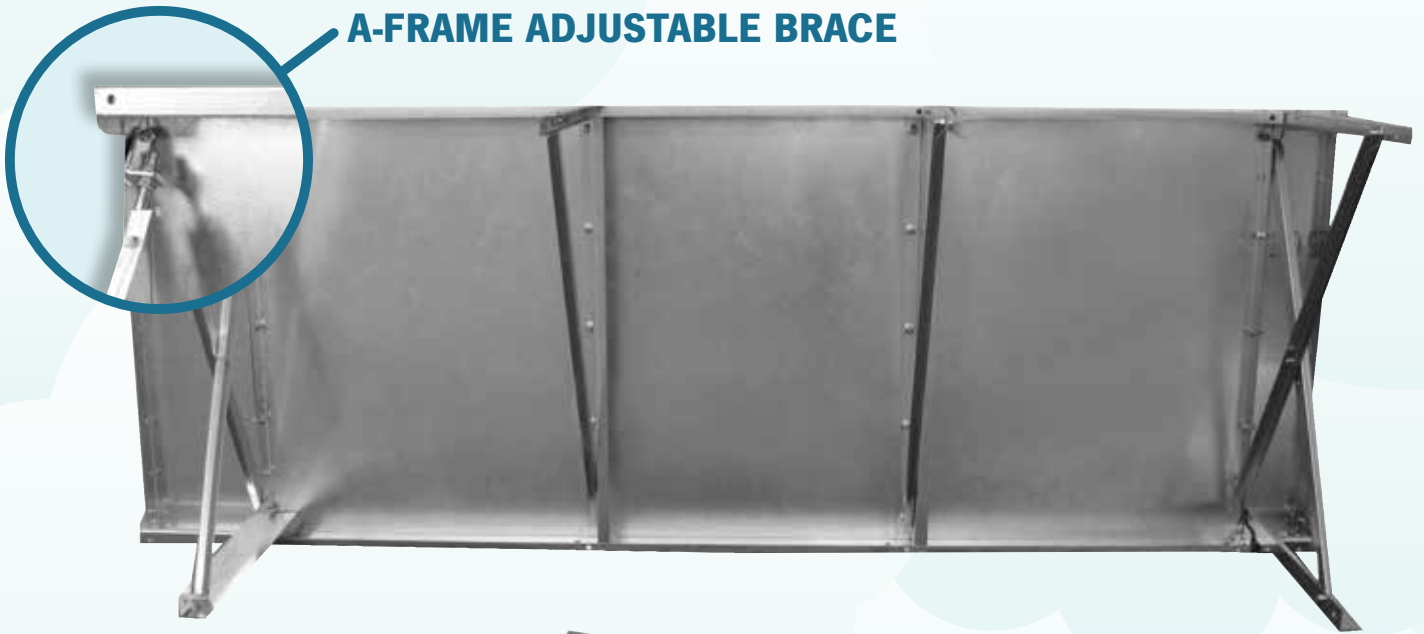

A-FRAME ADJUSTABLE BRACE