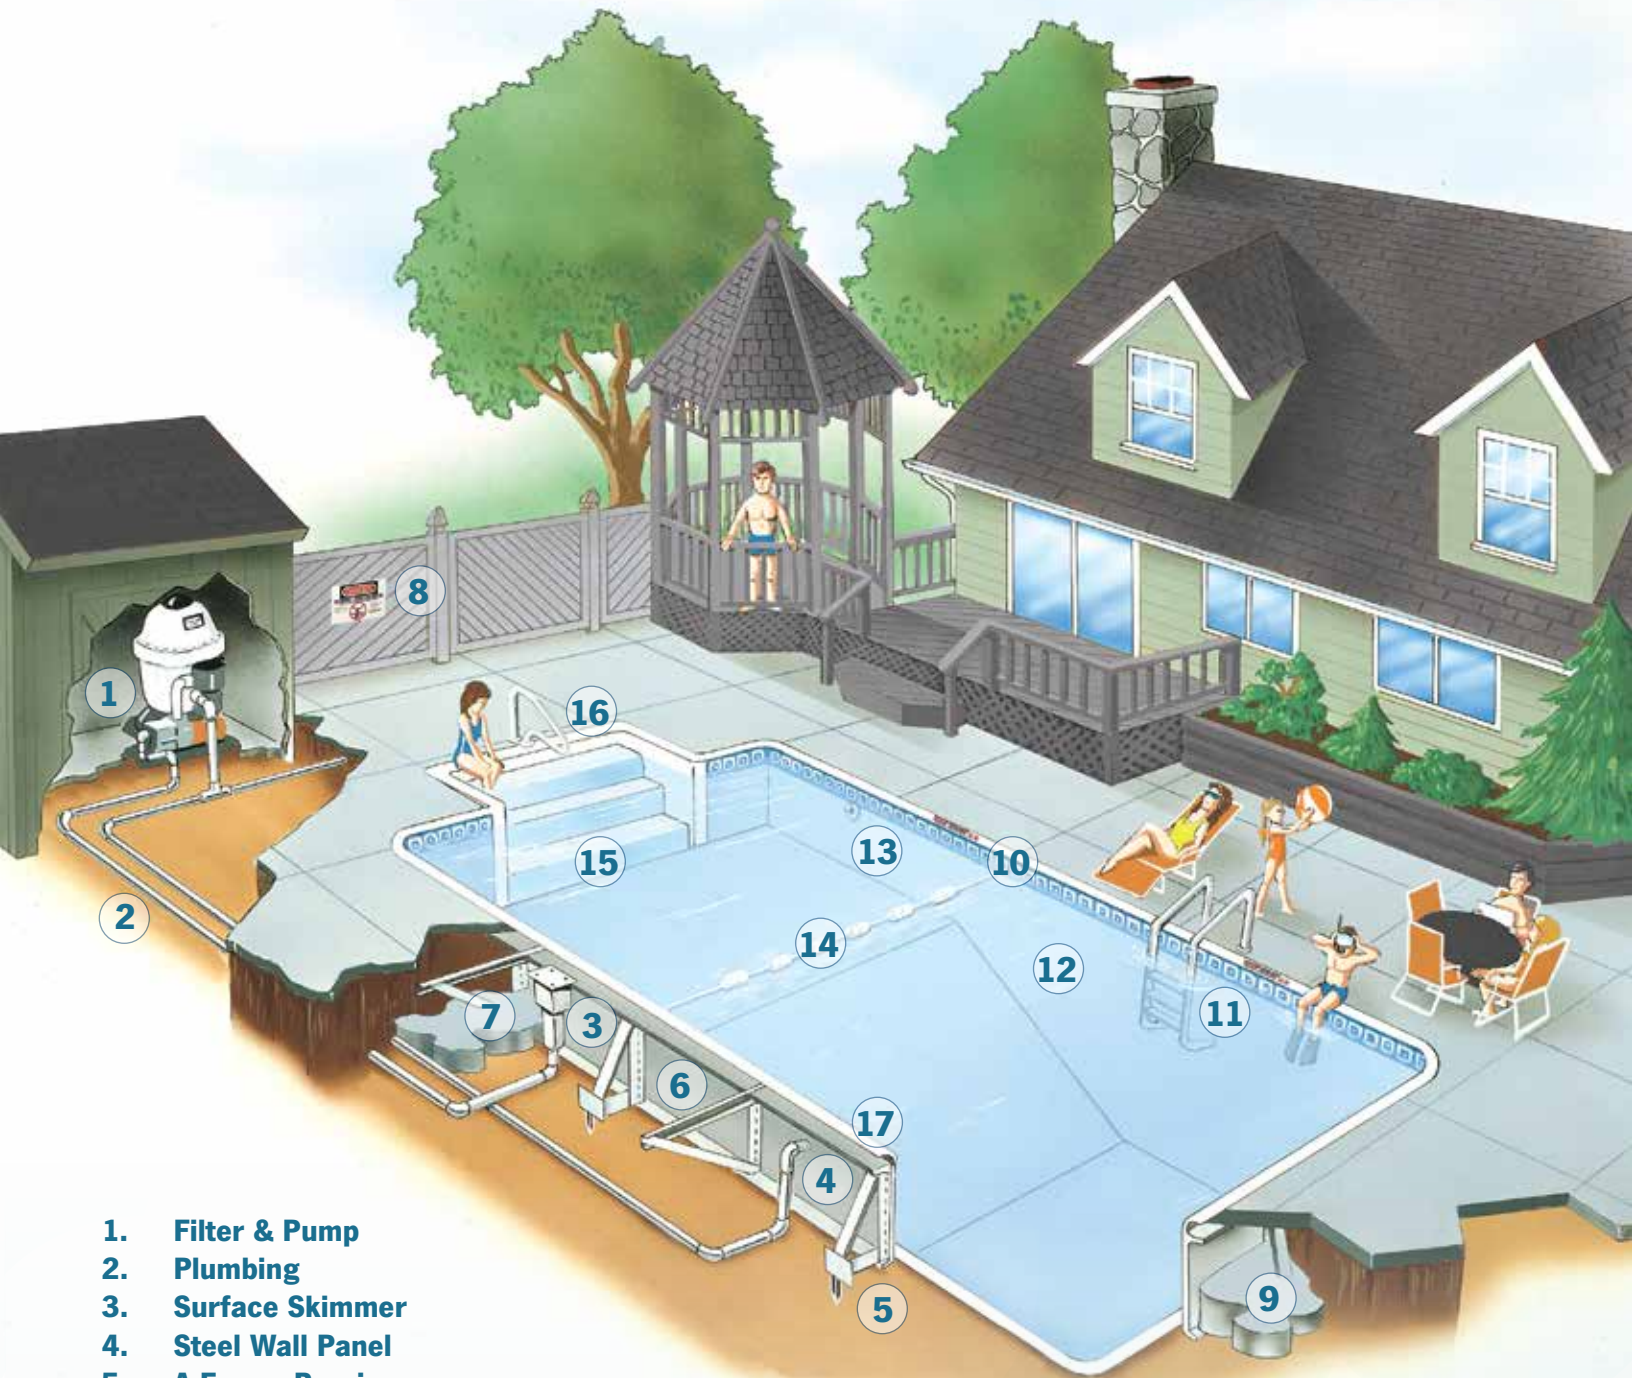

4' Radius Rectangle

- 16ft x 32ft
- 18ft x 36ft
- 20ft x 40ft
- 18ft x 43ft Lazy L

6' Radius/ 90° Rectangle

- 12ft x 24ft*
- 14ft x 28ft*
- 16ft x 32ft
- 18ft x 36ft
- 20ft x 40ft
- 16ft x 38ft x 24ft 90° L
- 18ft x 45ft Lazy L

Roman End

- 16ft x 37ft
- 18ft x 41ft
- 20ft x 43ft
- 18ft x 44ft Lazy L

* Diving boards not allowed

- 1. Filter & Pump
- 2. Plumbing
- 3. Surface Skimmer
- 4. Steel Wall Panel
- 5. A-Frame Bracing
- 6. Wall Stiffener
- 7. Deck Support (optional)
- 8. Safety Sign
- 9. Concrete Footing
- 10. Safety Stickers
- 11. Ladder
- 12. Interior Finish
- 13. Return Fitting
- 14. Safety Rope
- 15. Walk-in Stairs
- 16. Handrail
- 17. Aluminum Coping