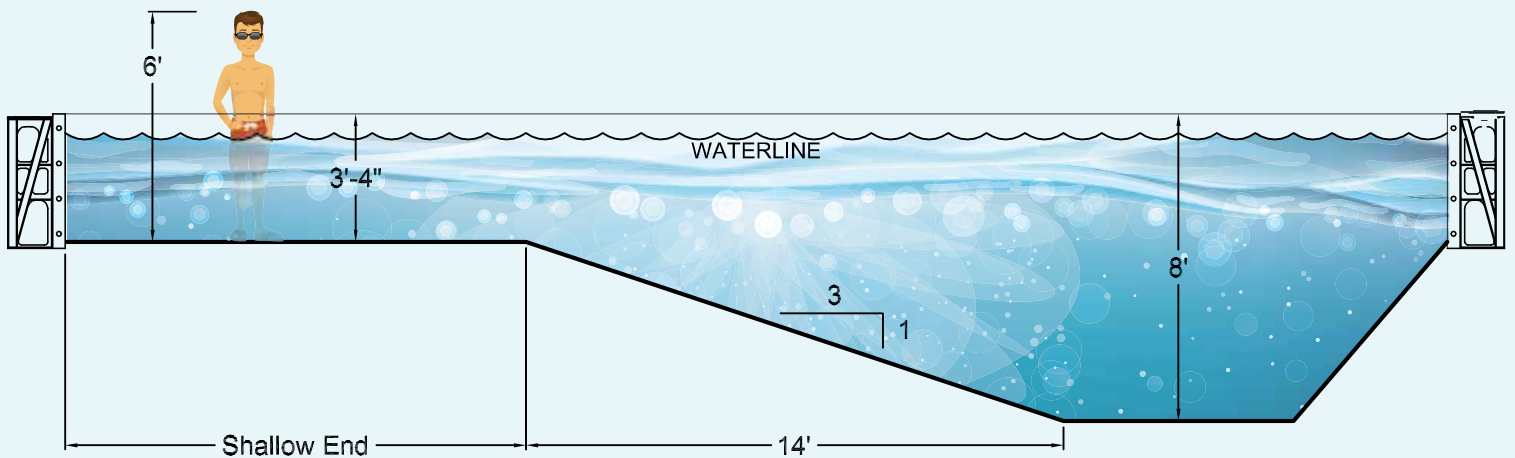

TRADITIONAL POLYMER POOL WALL