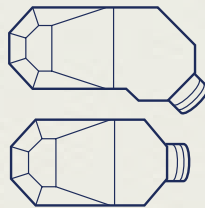

GRECIAN

14'6" x 28'6" *
16'6" x 32'6"
16'6" x 36'6"
18'6" x 36'6"
19 x 37
19 x 41
16'6" x 42'6" Lazy L
19 x 46 Lazy L