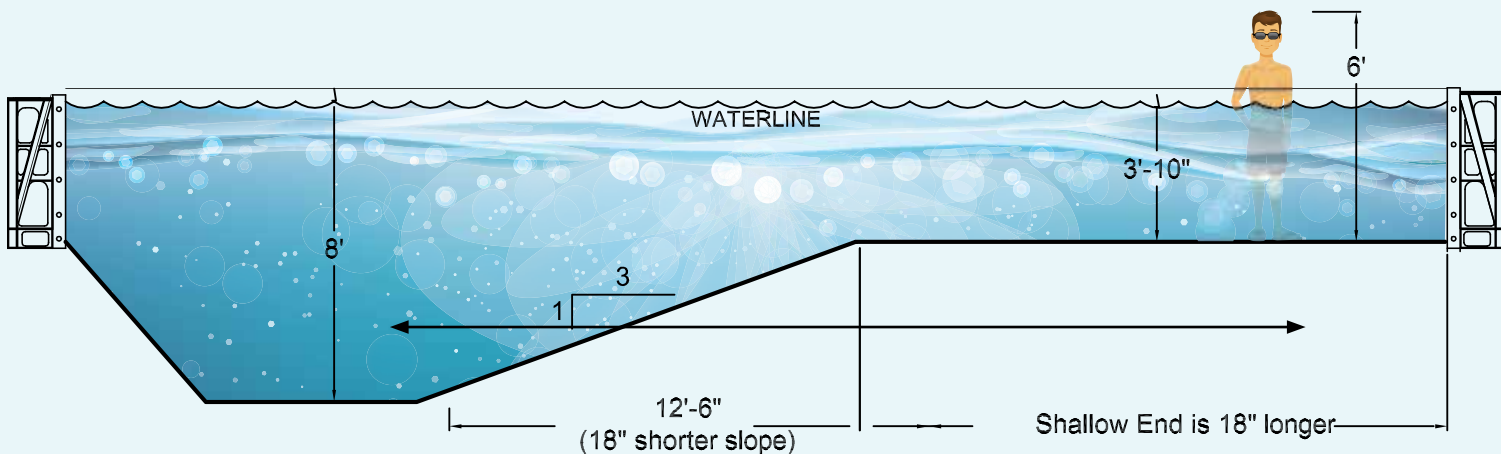

### Shallow End Features...

- 40% MORE WATER \*
- 6 MORE INCHES OF WATER DEPTH
- 10% MORE LENGTH ON AVERAGE \*

### Shallow End Benefits...

- MORE EXERCISE DEPTH FOR THE AVID TALLER SWIMMER
- MORE LENGTH FOR THE CAUSAL OR RECREATIONAL SWIMMER
- MORE PLAY AREA, MORE FUN

\* DEPENDS UPON SIZE/SHAPE OF POOL

## 48" TALL PANELS

(46" Finished Depth in Shallow End)

**AN AVERAGE SHALLOW END INCREASE OF 10%**

ALLOWS MORE ROOM FOR RECREATION.