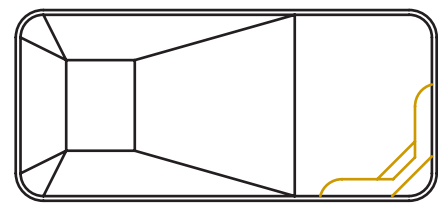

2' Radius Full End Interior Stair with Variable Length Sundeck

Straight

Straight

Inside Corner Stair with Bench Right

SIZE	SHAPE	NEXUS POLYMER OPEN TOP
90°	Straight	*CUSTOM
2' R	Straight	*CUSTOM

Inside Corner Stair with Bench Left

SIZE	SHAPE	NEXUS POLYMER OPEN TOP
90°	Straight	*CUSTOM
2' R	Straight	*CUSTOM

Inside Corner Stair with Bench Right & Left

SIZE	SHAPE	NEXUS POLYMER OPEN TOP
90°	Straight	*CUSTOM
2' R	Straight	*CUSTOM

2'R Straight Inside Corner Stair with Bench Left

2'R Straight Inside Corner Stair with Bench Right

2'R Straight Inside Corner Stair with Bench Left & Right

Straight

Straight Inside Corner Stairs

SIZE	SHAPE	NEXUS POLYMER OPEN TOP
2' R	Straight	NSS018
90°	Straight	NSS018

Straight Inside Corner Stair

6"R/90° Straight Inside Corner Stair

Cuddle Cove with 2' Diagonal

SIZE	SHAPE	NEXUS POLYMER OPEN TOP
6'	Straight	* CUSTOM
8'	Straight	SPNX0065

Diagonal Straight Cuddle Cove

Cuddle Cove with 2' Radius