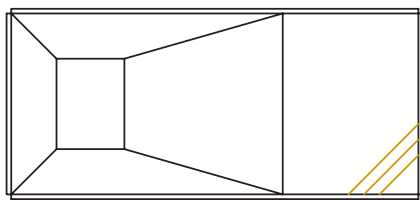

SIZE	SHAPE	NEXUS POLYMER OPEN TOP
90°	Straight	*CUSTOM
2' R	Straight	*CUSTOM

Inside Corner Stair with Bench Right & Left

SIZE	SHAPE	NEXUS POLYMER OPEN TOP
90°	Straight	*CUSTOM
2' R	Straight	*CUSTOM

2'R Straight Inside Corner Stair with Bench Left

2'R Straight Inside Corner Stair with Bench Right

2'R Straight Inside Corner Stair with Bench Left & Right

Straight

Straight Inside Corner Stairs

SIZE	SHAPE	NEXUS POLYMER OPEN TOP
2' R	Straight	NSS018
90°	Straight	NSS018

Straight Inside Corner Stair

6"R/90° Straight Inside Corner Stair

Cuddle Cove with 2' Diagonal

SIZE	SHAPE	NEXUS POLYMER OPEN TOP
6'	Straight	* CUSTOM
8'	Straight	SPNX0065

Diagonal Straight Cuddle Cove

Cuddle Cove with 2' Radius