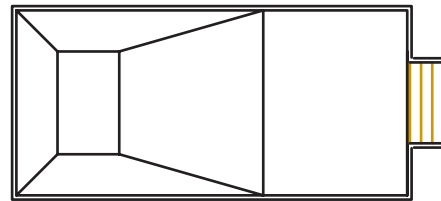

Polymer Stairs

Featuring Sundecks, Benches & Coves

nexus

POLYMER OPEN TOP STAIRS, BENCHES & COVES

Imperial
POOLS INC.

REDEFINING ONE SOURCE

Table Of Contents

<i>6”R/90° Interior and Exterior Straight Stairs</i>	<i>2</i>
<i>2’ Radius Interior and Exterior External Full End Stairs.....</i>	<i>4</i>
<i>2’ Radius Full End Stairs With Variable Length Sundeck.....</i>	<i>4</i>
<i>Straight Inside Corner Stairs With Bench.....</i>	<i>6</i>
<i>Straight Inside Corner Stairs.....</i>	<i>7</i>
<i>Cuddle Cove Benches.....</i>	<i>7</i>
<i>Grecian End Stairs.....</i>	<i>8</i>
<i>Freeform External Stairs For Radius Wall</i>	<i>8 - 9</i>
<i>Inside Radius Stairs With Sundeck</i>	<i>10</i>
<i>Inside Radius Stairs For Radius Wall</i>	<i>10</i>
<i>Outside Radius Stairs For Radius Wall.....</i>	<i>10</i>
<i>Roman End Stairs</i>	<i>11</i>
<i>48” Wall Stair Designs</i>	<i>12</i>

nexus

POLYMER OPEN TOP STAIRS, BENCHES & COVES

Straight

6"R/90° Interior and Exterior Straight Stairs

SIZE	SHAPE	NEXUS POLYMER OPEN TOP
4'	Straight	SPNX0586
6'	Straight	SPNX0316
8'	Straight	SPNX0041
10'	Straight	NSS030
12'	Straight	NSS027
14'	Straight	NSS028
16'	Straight	NSS012
18'	Straight	NSS013
20'	Straight	NSS014

Interior Full End 10' - 20'

Exterior Straight 4' / 6' / 8'

Straight

Straight

2' Radius Interior and Exterior Full End Stairs

SIZE	SHAPE	NEXUS POLYMER OPEN TOP
10'	Straight	NSS031
12'	Straight	NSS029
14'	Straight	NSS032
16'	Straight	NSS015
18'	Straight	NSS016
20'	Straight	NSS017