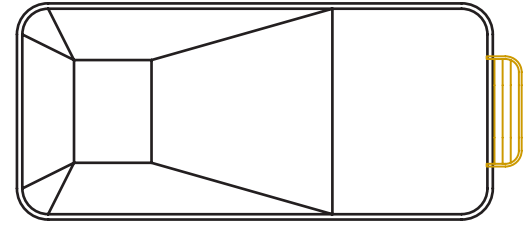

nexus

POLYMER OPEN TOP STAIRS, BENCHES & COVES

Straight

6"R/90° Interior and Exterior Straight Stairs

SIZE	SHAPE	NEXUS POLYMER OPEN TOP
4'	Straight	SPNX0586
6'	Straight	SPNX0316
8'	Straight	SPNX0041
10'	Straight	NSS030
12'	Straight	NSS027
14'	Straight	NSS028
16'	Straight	NSS012
18'	Straight	NSS013
20'	Straight	NSS014

Interior Full End 10' - 20'

Exterior Straight 4' / 6' / 8'

Straight

Straight

2' Radius Interior and Exterior Full End Stairs

SIZE	SHAPE	NEXUS POLYMER OPEN TOP
10'	Straight	NSS031
12'	Straight	NSS029
14'	Straight	NSS032
16'	Straight	NSS015
18'	Straight	NSS016
20'	Straight	NSS017

8' x 2' Radius Exterior

2' Radius Full End 10' - 20'

2' Radius Full End

2' Radius Full End Stair With Variable Length Sundeck

SIZE	SHAPE	NEXUS POLYMER OPEN TOP
12'	Straight	* CUSTOM
14'	Straight	* CUSTOM
16'	Straight	* CUSTOM
18'	Straight	* CUSTOM
20'	Straight	* CUSTOM

2' Radius Full End Interior Stair with Variable Length Sundeck

Straight

Straight

Inside Corner Stair with Bench Right

SIZE	SHAPE	NEXUS POLYMER OPEN TOP
90°	Straight	*CUSTOM
2' R	Straight	*CUSTOM

Inside Corner Stair with Bench Left