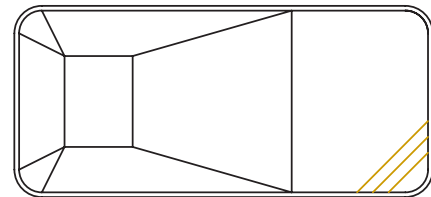

SIZE	SHAPE	NEXUS POLYMER OPEN TOP
90°	Straight	*CUSTOM
2' R	Straight	*CUSTOM

Inside Corner Stair with Bench Right & Left

SIZE	SHAPE	NEXUS POLYMER OPEN TOP
90°	Straight	*CUSTOM
2' R	Straight	*CUSTOM

2'R Straight Inside Corner Stair with Bench Left

2'R Straight Inside Corner Stair with Bench Right

2'R Straight Inside Corner Stair with Bench Left & Right

Straight

Straight Inside Corner Stairs

SIZE	SHAPE	NEXUS POLYMER OPEN TOP
2' R	Straight	NSS018
90°	Straight	NSS018

Straight Inside Corner Stair

6"R/90° Straight Inside Corner Stair

Cuddle Cove with 2' Diagonal

SIZE	SHAPE	NEXUS POLYMER OPEN TOP
6'	Straight	* CUSTOM
8'	Straight	SPNX0065

Diagonal Straight Cuddle Cove

Cuddle Cove with 2' Radius