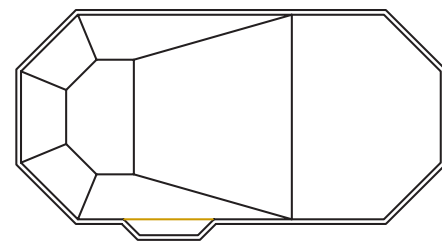

SIZE	SHAPE	NEXUS POLYMER OPEN TOP
90°	Straight	*CUSTOM
2' R	Straight	*CUSTOM

Inside Corner Stair with Bench Right & Left

SIZE	SHAPE	NEXUS POLYMER OPEN TOP
90°	Straight	*CUSTOM
2' R	Straight	*CUSTOM

2'R Straight Inside Corner Stair with Bench Left

2'R Straight Inside Corner Stair with Bench Right

2'R Straight Inside Corner Stair with Bench Left & Right

Straight

Straight Inside Corner Stairs

SIZE	SHAPE	NEXUS POLYMER OPEN TOP
2' R	Straight	NSS018
90°	Straight	NSS018

Straight Inside Corner Stair

6"R/90° Straight Inside Corner Stair

Cuddle Cove with 2' Diagonal

SIZE	SHAPE	NEXUS POLYMER OPEN TOP
6'	Straight	* CUSTOM
8'	Straight	SPNX0065

Diagonal Straight Cuddle Cove

Cuddle Cove with 2' Radius

SIZE	SHAPE	NEXUS POLYMER OPEN TOP
8'	Inside Radius	* CUSTOM

2' Radius Cuddle Cove

NOTE: Items above may not be available for immediate delivery. Always contact your local branch or Imperial Corporate Services for availability.