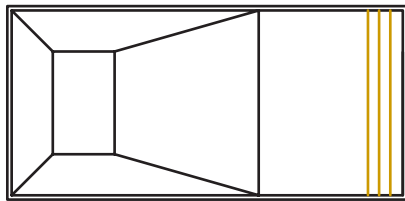

Polymer Stairs

Featuring Sundecks, Benches & Coves

nexus

POLYMER OPEN TOP STAIRS, BENCHES & COVES

Imperial
POOLS INC.

REDEFINING ONE SOURCE

Table Of Contents

<i>6”R/90° Interior and Exterior Straight Stairs</i>	<i>2</i>
<i>2’ Radius Interior and Exterior External Full End Stairs.....</i>	<i>4</i>
<i>2’ Radius Full End Stairs With Variable Length Sundeck.....</i>	<i>4</i>
<i>Straight Inside Corner Stairs With Bench.....</i>	<i>6</i>
<i>Straight Inside Corner Stairs.....</i>	<i>7</i>
<i>Cuddle Cove Benches.....</i>	<i>7</i>
<i>Grecian End Stairs.....</i>	<i>8</i>
<i>Freeform External Stairs For Radius Wall</i>	<i>8 - 9</i>
<i>Inside Radius Stairs With Sundeck</i>	<i>10</i>
<i>Inside Radius Stairs For Radius Wall</i>	<i>10</i>
<i>Outside Radius Stairs For Radius Wall.....</i>	<i>10</i>
<i>Roman End Stairs</i>	<i>11</i>
<i>48” Wall Stair Designs</i>	<i>12</i>

nexus

POLYMER OPEN TOP STAIRS, BENCHES & COVES

Straight

6"R/90° Interior and Exterior Straight Stairs

SIZE	SHAPE	NEXUS POLYMER OPEN TOP
4'	Straight	SPNX0586
6'	Straight	SPNX0316
8'	Straight	SPNX0041
10'	Straight	NSS030
12'	Straight	NSS027
14'	Straight	NSS028
16'	Straight	NSS012
18'	Straight	NSS013
20'	Straight	NSS014