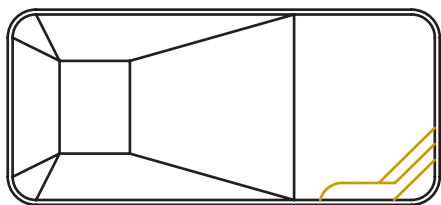

8' x 2' Radius Exterior

2' Radius Full End 10' - 20'

2' Radius Full End

2' Radius Full End Stair With Variable Length Sundeck

SIZE	SHAPE	NEXUS POLYMER OPEN TOP
12'	Straight	* CUSTOM
14'	Straight	* CUSTOM
16'	Straight	* CUSTOM
18'	Straight	* CUSTOM
20'	Straight	* CUSTOM

2' Radius Full End Interior Stair with Variable Length Sundeck

Straight

Straight

Inside Corner Stair with Bench Right

SIZE	SHAPE	NEXUS POLYMER OPEN TOP
90°	Straight	*CUSTOM
2' R	Straight	*CUSTOM

Inside Corner Stair with Bench Left

SIZE	SHAPE	NEXUS POLYMER OPEN TOP
90°	Straight	*CUSTOM
2' R	Straight	*CUSTOM

Inside Corner Stair with Bench Right & Left

SIZE	SHAPE	NEXUS POLYMER OPEN TOP
90°	Straight	*CUSTOM
2' R	Straight	*CUSTOM

2'R Straight Inside Corner Stair with Bench Left

2'R Straight Inside Corner Stair with Bench Right

2'R Straight Inside Corner Stair with Bench Left & Right

Straight

Straight Inside Corner Stairs

SIZE	SHAPE	NEXUS POLYMER OPEN TOP
2' R	Straight	NSS018
90°	Straight	NSS018