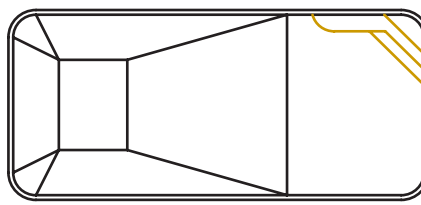

8' x 2' Radius Exterior

2' Radius Full End 10' - 20'

2' Radius Full End

2' Radius Full End Stair With Variable Length Sundeck

SIZE	SHAPE	NEXUS POLYMER OPEN TOP
12'	Straight	* CUSTOM
14'	Straight	* CUSTOM
16'	Straight	* CUSTOM
18'	Straight	* CUSTOM
20'	Straight	* CUSTOM

2' Radius Full End Interior Stair with Variable Length Sundeck

Straight

Straight

Inside Corner Stair with Bench Right

SIZE	SHAPE	NEXUS POLYMER OPEN TOP
90°	Straight	*CUSTOM
2' R	Straight	*CUSTOM

Inside Corner Stair with Bench Left

SIZE	SHAPE	NEXUS POLYMER OPEN TOP
90°	Straight	*CUSTOM
2' R	Straight	*CUSTOM

Inside Corner Stair with Bench Right & Left

SIZE	SHAPE	NEXUS POLYMER OPEN TOP
90°	Straight	*CUSTOM
2' R	Straight	*CUSTOM

2'R Straight Inside Corner Stair with Bench Left

2'R Straight Inside Corner Stair with Bench Right

2'R Straight Inside Corner Stair with Bench Left & Right

Straight

Straight Inside Corner Stairs

SIZE	SHAPE	NEXUS POLYMER OPEN TOP
2' R	Straight	NSS018
90°	Straight	NSS018