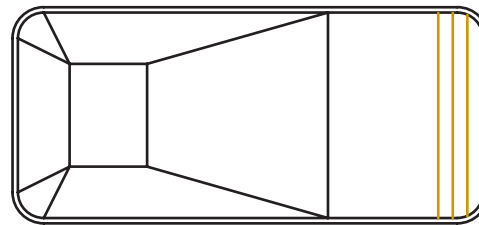

nexus

POLYMER OPEN TOP STAIRS, BENCHES & COVES

Straight

6"R/90° Interior and Exterior Straight Stairs

SIZE	SHAPE	NEXUS POLYMER OPEN TOP
4'	Straight	SPNX0586
6'	Straight	SPNX0316
8'	Straight	SPNX0041
10'	Straight	NSS030
12'	Straight	NSS027
14'	Straight	NSS028
16'	Straight	NSS012
18'	Straight	NSS013
20'	Straight	NSS014

Interior Full End 10' - 20'

Exterior Straight 4' / 6' / 8'

Straight

Straight

2' Radius Interior and Exterior Full End Stairs

SIZE	SHAPE	NEXUS POLYMER OPEN TOP
10'	Straight	NSS031
12'	Straight	NSS029
14'	Straight	NSS032
16'	Straight	NSS015
18'	Straight	NSS016
20'	Straight	NSS017

8' x 2' Radius Exterior

2' Radius Full End 10' - 20'

2' Radius Full End

2' Radius Full End Stair With Variable Length Sundeck

SIZE	SHAPE	NEXUS POLYMER OPEN TOP
12'	Straight	* CUSTOM
14'	Straight	* CUSTOM
16'	Straight	* CUSTOM
18'	Straight	* CUSTOM
20'	Straight	* CUSTOM

2' Radius Full End Interior Stair with Variable Length Sundeck

Straight

Straight

Inside Corner Stair with Bench Right

SIZE	SHAPE	NEXUS POLYMER OPEN TOP
90°	Straight	*CUSTOM
2' R	Straight	*CUSTOM

Inside Corner Stair with Bench Left