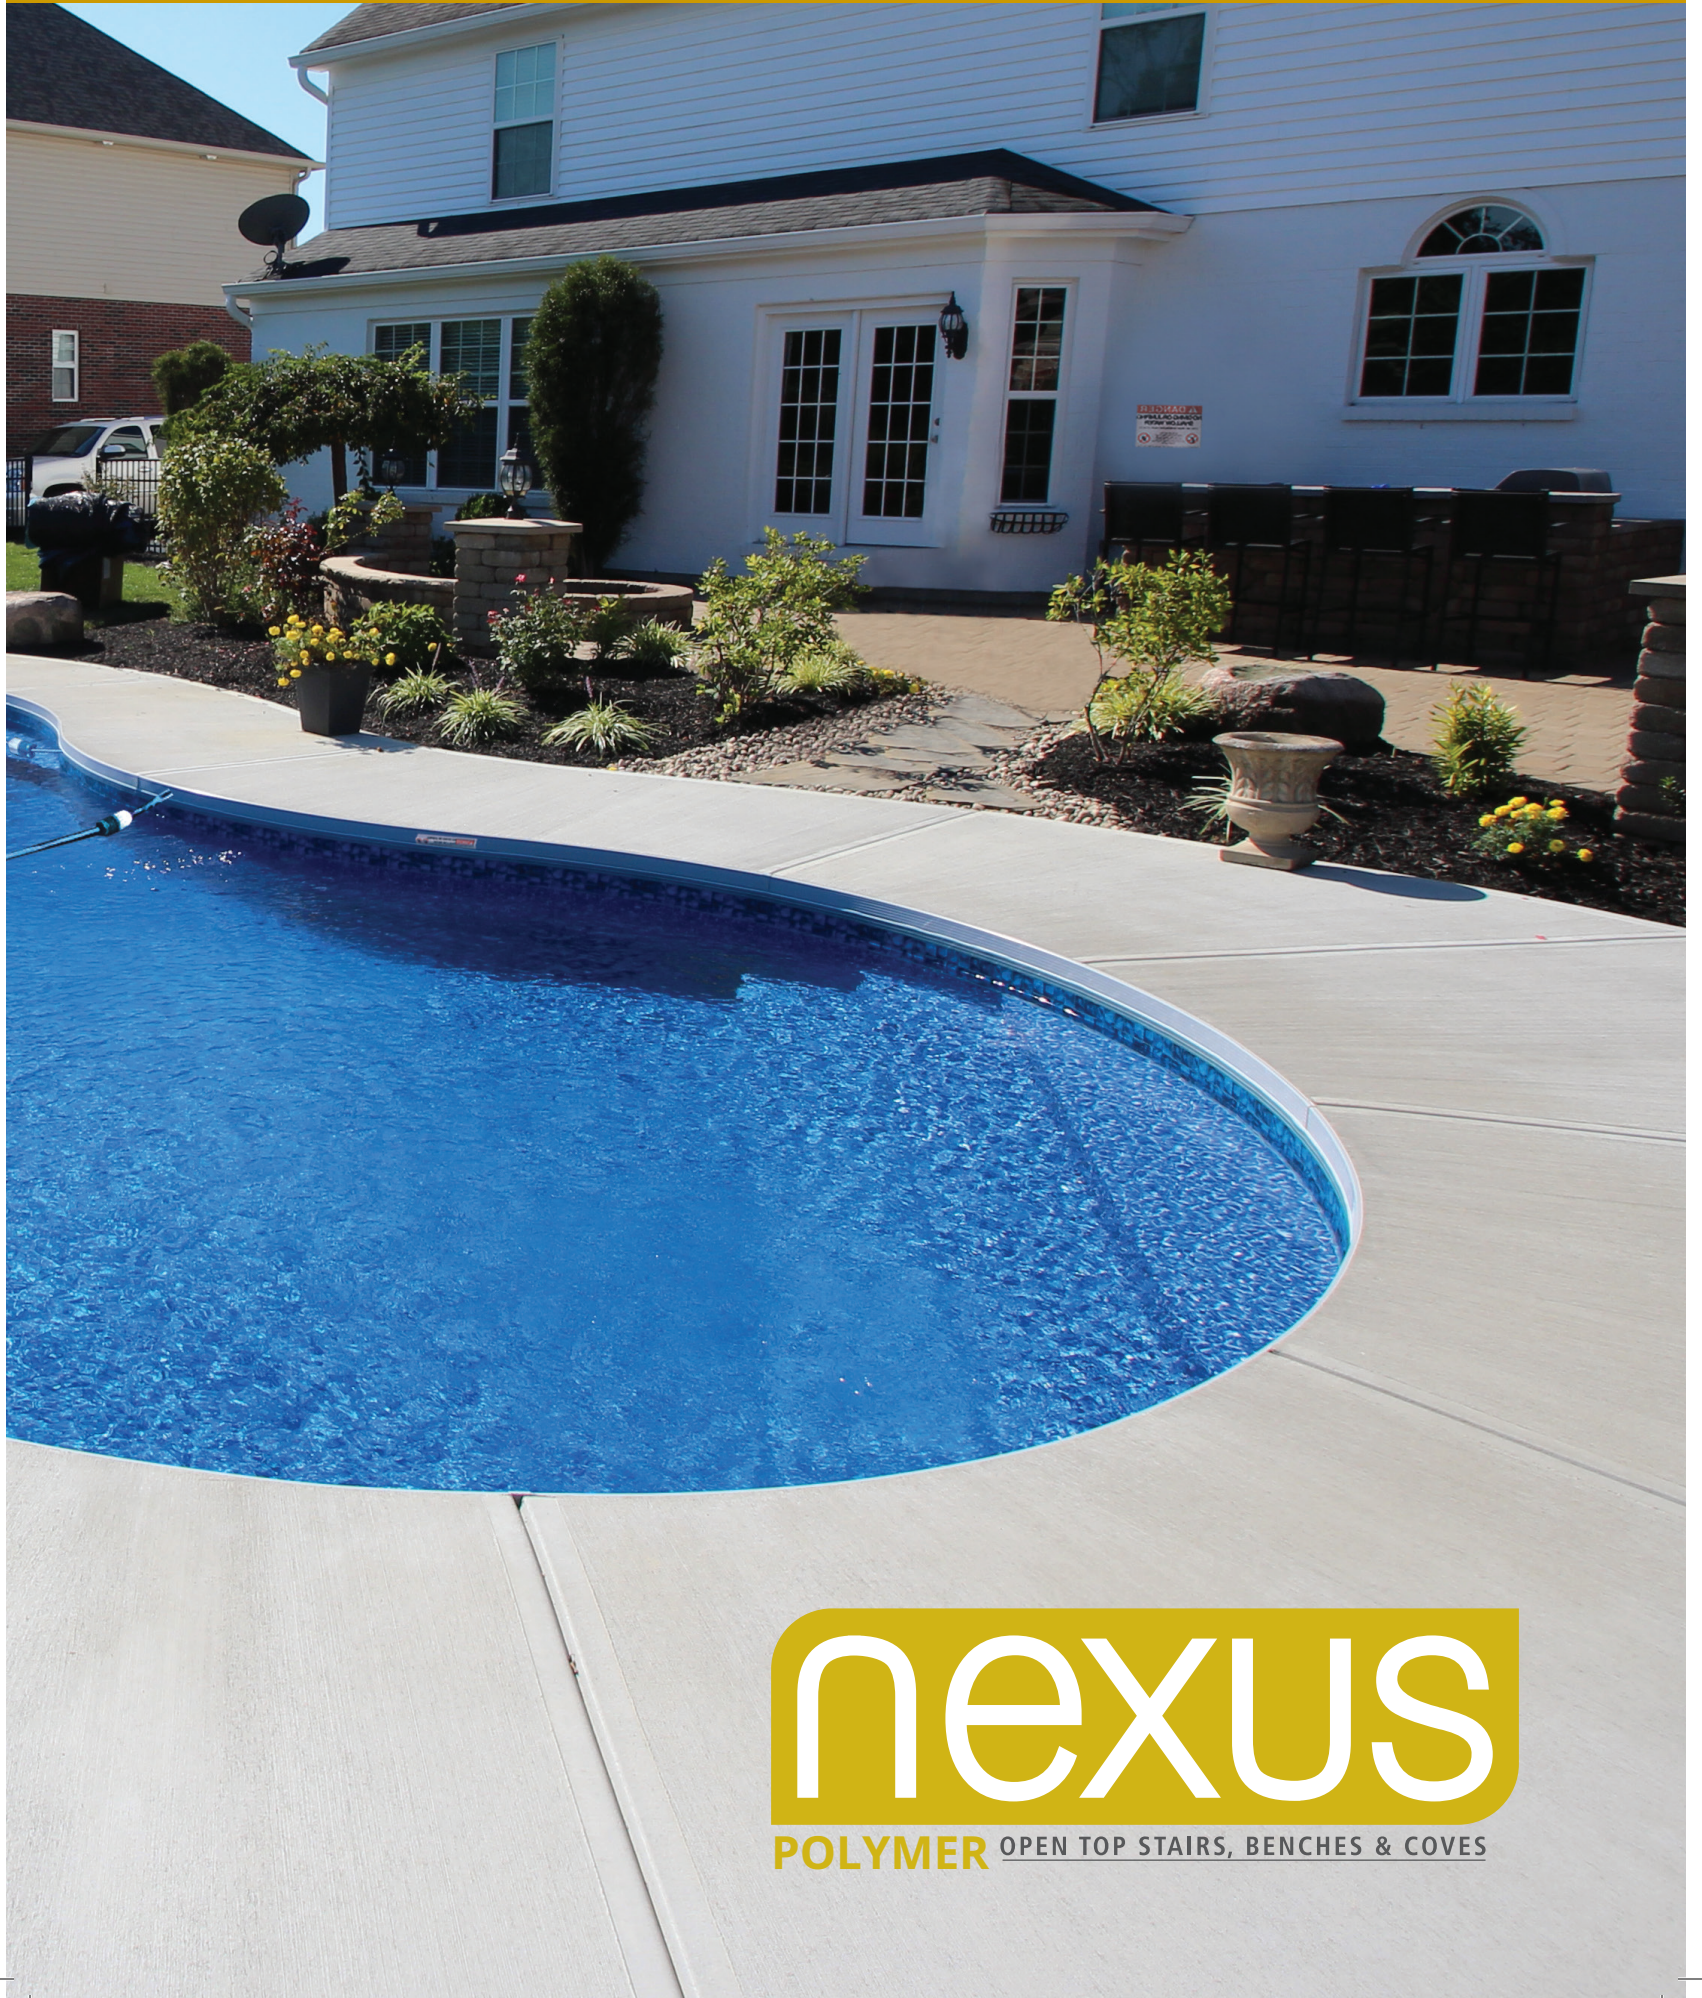

Polymer Stairs

Featuring Sundecks, Benches & Coves

nexus

POLYMER OPEN TOP STAIRS, BENCHES & COVES

Imperial
POOLS INC.

REDEFINING ONE SOURCE

Table Of Contents

<i>6”R/90° Interior and Exterior Straight Stairs</i>	<i>2</i>
<i>2’ Radius Interior and Exterior External Full End Stairs.....</i>	<i>4</i>
<i>2’ Radius Full End Stairs With Variable Length Sundeck.....</i>	<i>4</i>
<i>Straight Inside Corner Stairs With Bench.....</i>	<i>6</i>
<i>Straight Inside Corner Stairs.....</i>	<i>7</i>
<i>Cuddle Cove Benches.....</i>	<i>7</i>
<i>Grecian End Stairs.....</i>	<i>8</i>
<i>Freeform External Stairs For Radius Wall</i>	<i>8 - 9</i>
<i>Inside Radius Stairs With Sundeck</i>	<i>10</i>
<i>Inside Radius Stairs For Radius Wall</i>	<i>10</i>
<i>Outside Radius Stairs For Radius Wall.....</i>	<i>10</i>
<i>Roman End Stairs</i>	<i>11</i>
<i>48” Wall Stair Designs</i>	<i>12</i>