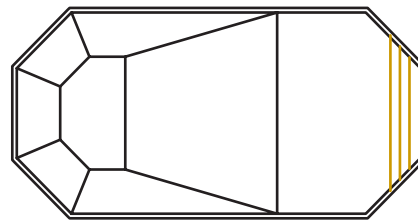

2'R Straight Inside Corner Stair with Bench Right

2'R Straight Inside Corner Stair with Bench Left & Right

Straight

Straight Inside Corner Stairs

SIZE	SHAPE	NEXUS POLYMER OPEN TOP
2' R	Straight	NSS018
90°	Straight	NSS018

Straight Inside Corner Stair

6"R/90° Straight Inside Corner Stair

Cuddle Cove with 2' Diagonal

SIZE	SHAPE	NEXUS POLYMER OPEN TOP
6'	Straight	* CUSTOM
8'	Straight	SPNX0065

Diagonal Straight Cuddle Cove

Cuddle Cove with 2' Radius

SIZE	SHAPE	NEXUS POLYMER OPEN TOP
8'	Inside Radius	* CUSTOM

2' Radius Cuddle Cove

NOTE: Items above may not be available for immediate delivery. Always contact your local branch or Imperial Corporate Services for availability.

Imperial Polymer Stairs Reference Guide / 7
Visit www.imperialpools.com for more information

Grecian & Freeform

Grecian End Stairs

SIZE	SHAPE	NEXUS POLYMER OPEN TOP
6'	Grecian	SPNX0039
8'	Grecian	SPNX0022