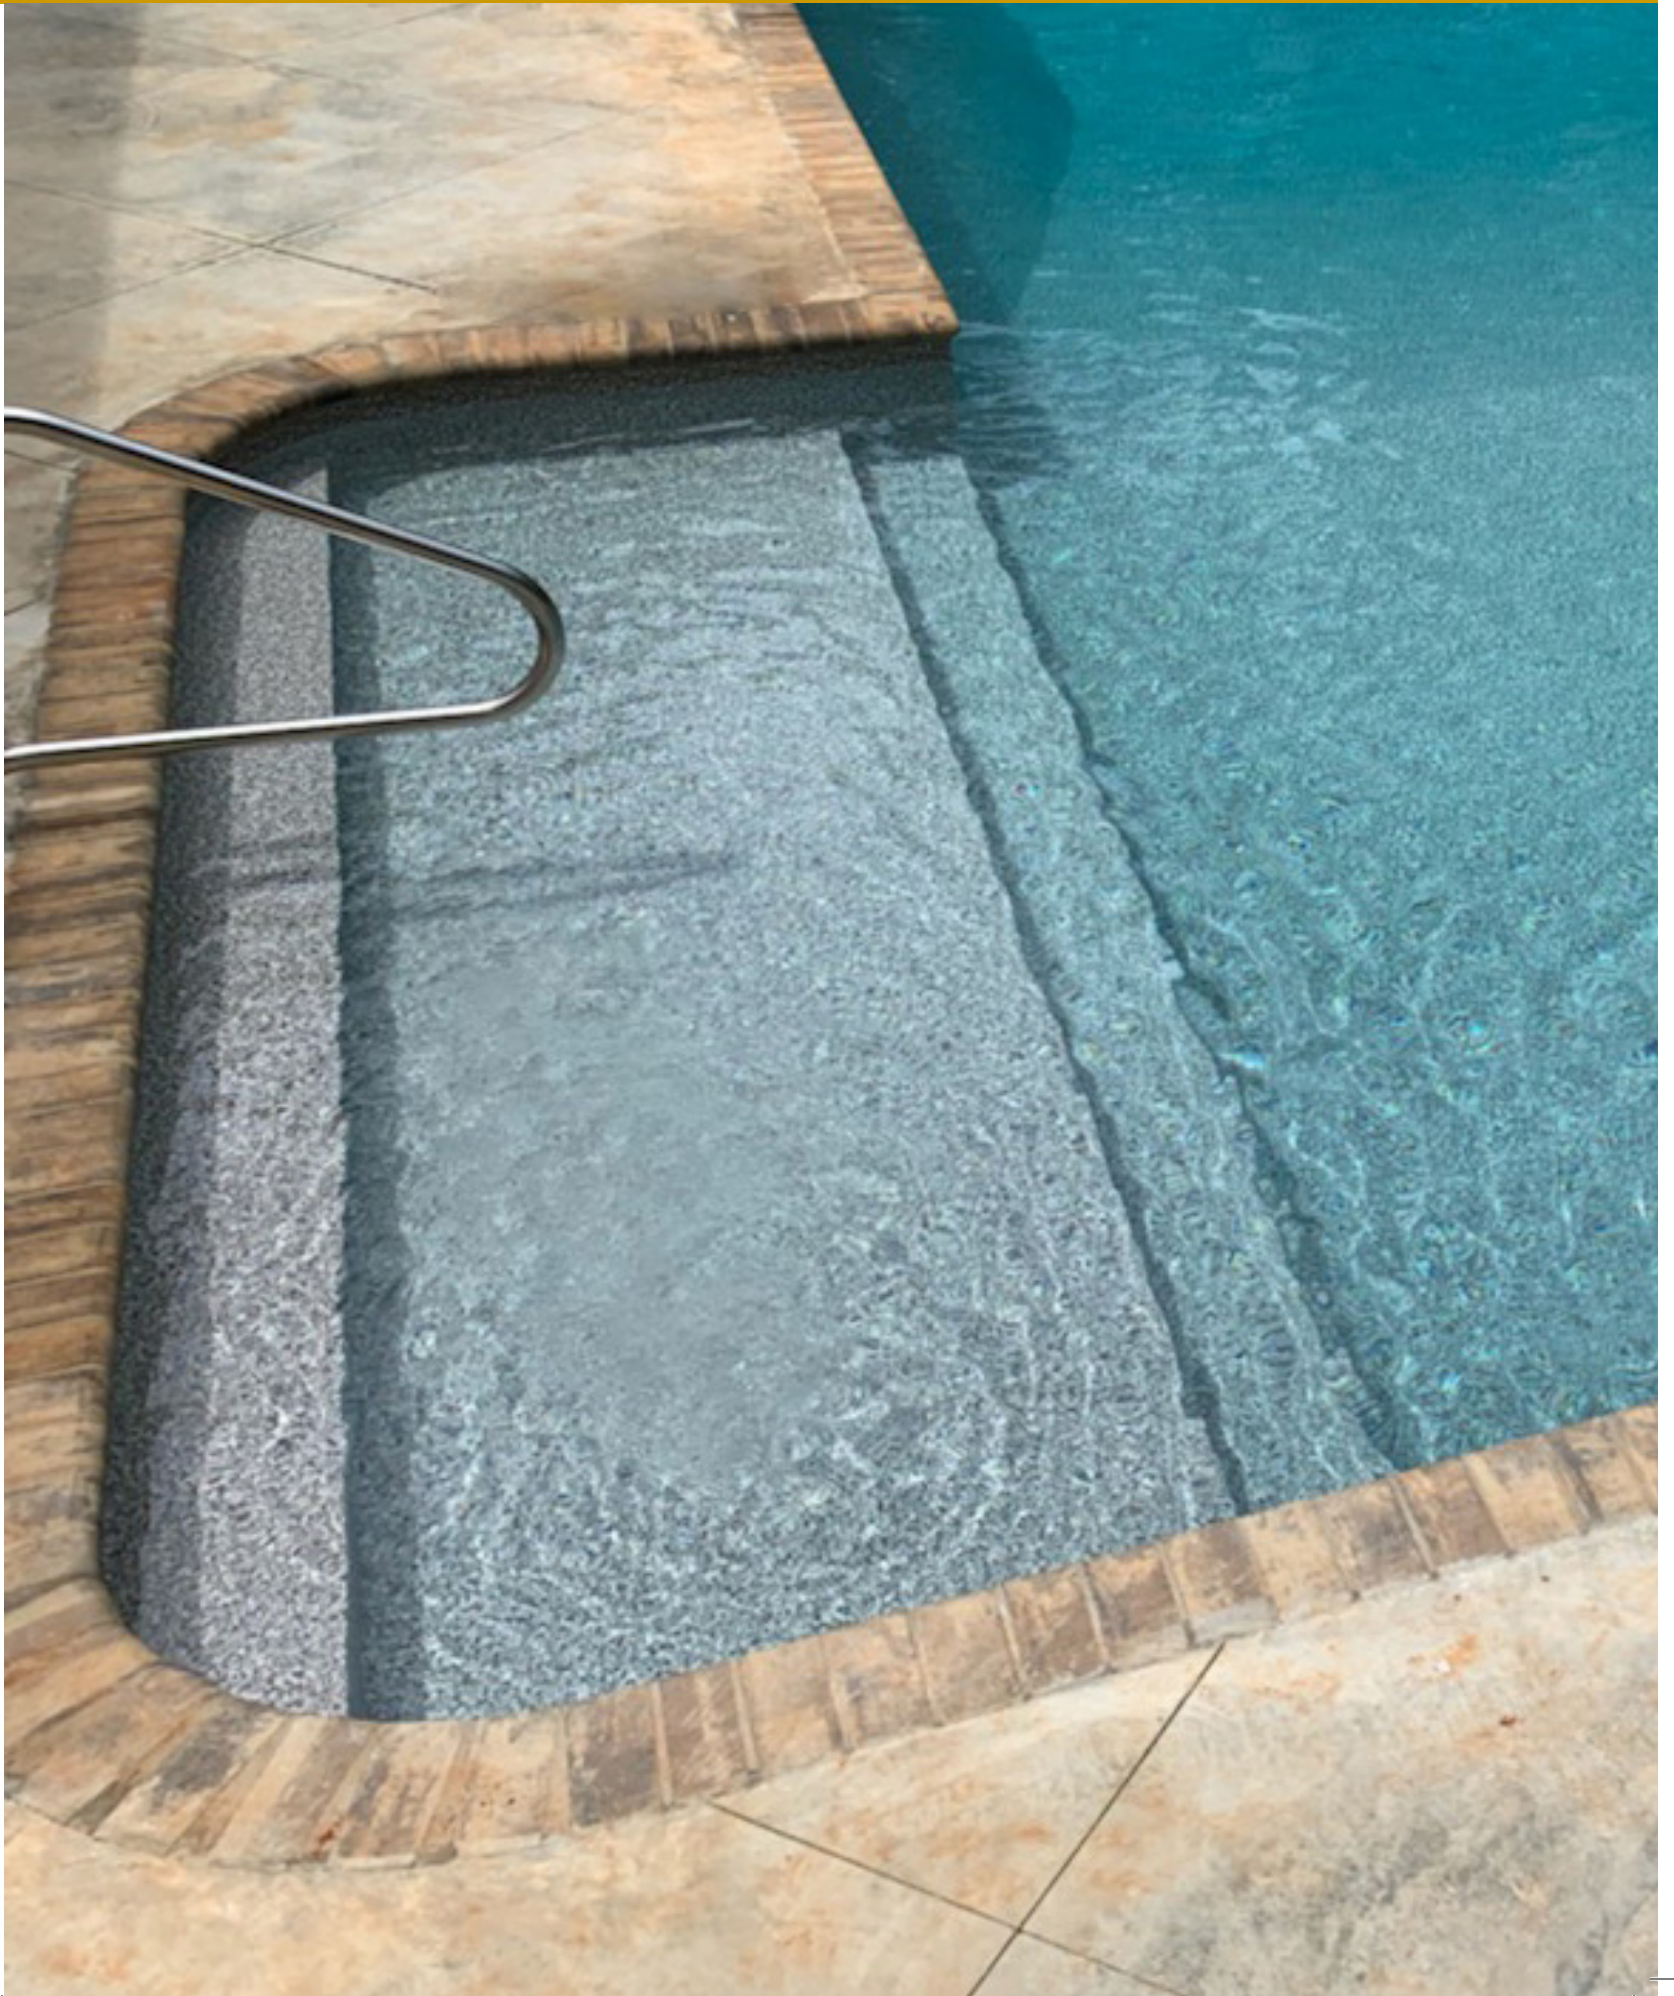

8' x 2' Radius Exterior

2' Radius Full End 10' - 20'

2' Radius Full End

2' Radius Full End Stair With Variable Length Sundeck

SIZE	SHAPE	NEXUS POLYMER OPEN TOP
12'	Straight	* CUSTOM
14'	Straight	* CUSTOM
16'	Straight	* CUSTOM
18'	Straight	* CUSTOM
20'	Straight	* CUSTOM

2' Radius Full End Interior Stair with Variable Length Sundeck

Straight

Straight

Inside Corner Stair with Bench Right

SIZE	SHAPE	NEXUS POLYMER OPEN TOP
90°	Straight	*CUSTOM
2' R	Straight	*CUSTOM

Inside Corner Stair with Bench Left