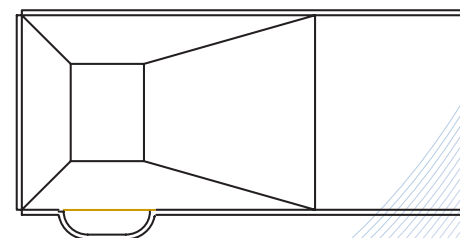

Cuddle Cove with 2' Radius

SIZE	SHAPE	NEXUS POLYMER OPEN TOP
8'	Inside Radius	* CUSTOM

2' Radius Cuddle Cove