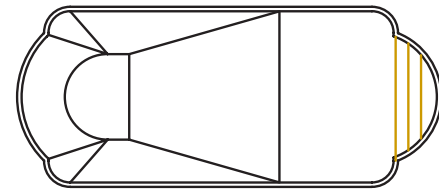

Inside Radius Stairs For Radius Wall

16'W Outside Radius Stairs For Radius Wall

SIZE	SHAPE	NEXUS POLYMER OPEN TOP
4'8"R x 9'8.5"W	Outside Radius	NSS019

Outside Radius Stairs For Radius Wall

18'W Outside Radius Stairs For Radius Wall

SIZE	SHAPE	NEXUS POLYMER OPEN TOP
5'3.3.5"R x 12"W	Outside Radius	NSS020

20'W Outside Radius Stairs For Radius Wall

SIZE	SHAPE	NEXUS POLYMER OPEN TOP
6'R x 11'8.5"W	Outside Radius	NSS021

Roman End

Roman End Stairs

SIZE	SHAPE	NEXUS POLYMER OPEN TOP
6' x 12W	Roman End	NSS001
7' x 12W	Roman End	NSS002
8' x 14W	Roman End	NSS003
9' x 15W	Roman End	NSS004
10' x 16W	Roman End	NSS005

Roman End Stair

48" Wall Stair Designs