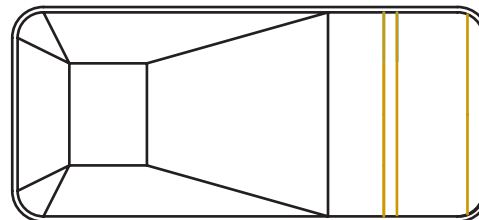

Interior Full End 10' - 20'

Exterior Straight 4' / 6' / 8'

Straight

Straight

2' Radius Interior and Exterior Full End Stairs

SIZE	SHAPE	NEXUS POLYMER OPEN TOP
10'	Straight	NSS031
12'	Straight	NSS029
14'	Straight	NSS032
16'	Straight	NSS015
18'	Straight	NSS016
20'	Straight	NSS017

8' x 2' Radius Exterior

2' Radius Full End 10' - 20'

2' Radius Full End

2' Radius Full End Stair With Variable Length Sundeck

SIZE	SHAPE	NEXUS POLYMER OPEN TOP
12'	Straight	* CUSTOM
14'	Straight	* CUSTOM
16'	Straight	* CUSTOM
18'	Straight	* CUSTOM
20'	Straight	* CUSTOM

2' Radius Full End Interior Stair with Variable Length Sundeck

Straight

Straight

Inside Corner Stair with Bench Right

SIZE	SHAPE	NEXUS POLYMER OPEN TOP
90°	Straight	*CUSTOM
2' R	Straight	*CUSTOM

Inside Corner Stair with Bench Left

SIZE	SHAPE	NEXUS POLYMER OPEN TOP
90°	Straight	*CUSTOM
2' R	Straight	*CUSTOM

Inside Corner Stair with Bench Right & Left

SIZE	SHAPE	NEXUS POLYMER OPEN TOP
90°	Straight	*CUSTOM
2' R	Straight	*CUSTOM

2'R Straight Inside Corner Stair with Bench Left