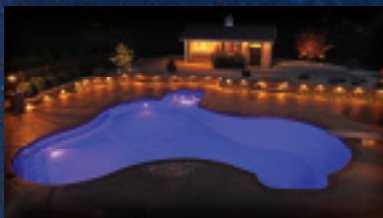

Lighting

Turn on the lights and choose whatever color fits your mood at that moment, or for the entire evening. Lighting features create a whole new ambiance.