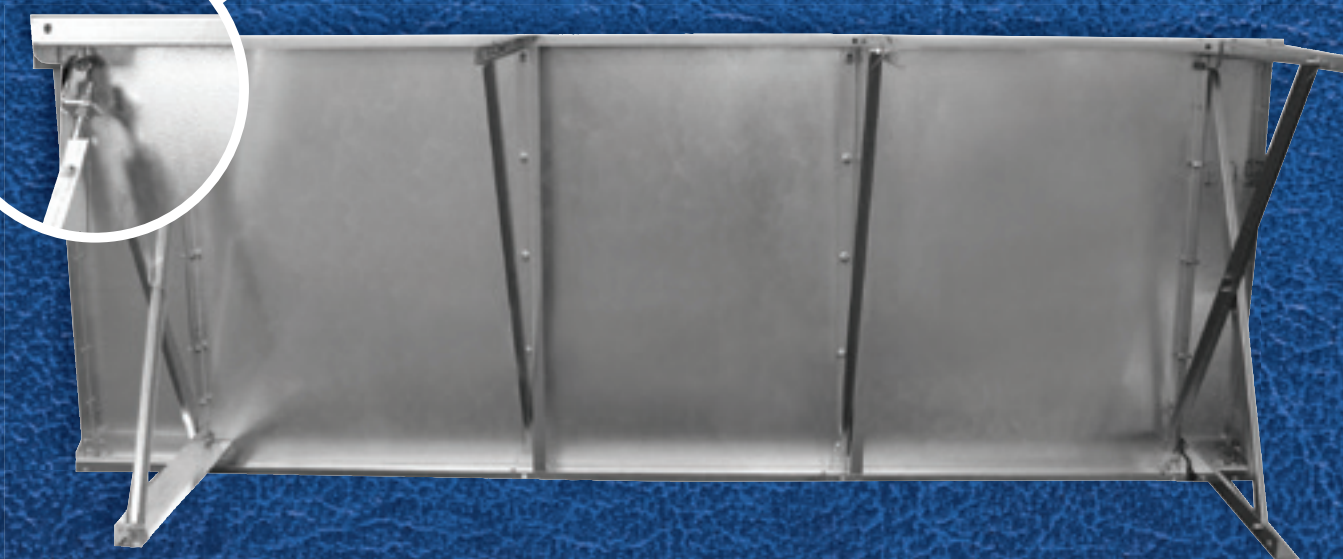

A-FRAME ADJUSTABLE BRACE