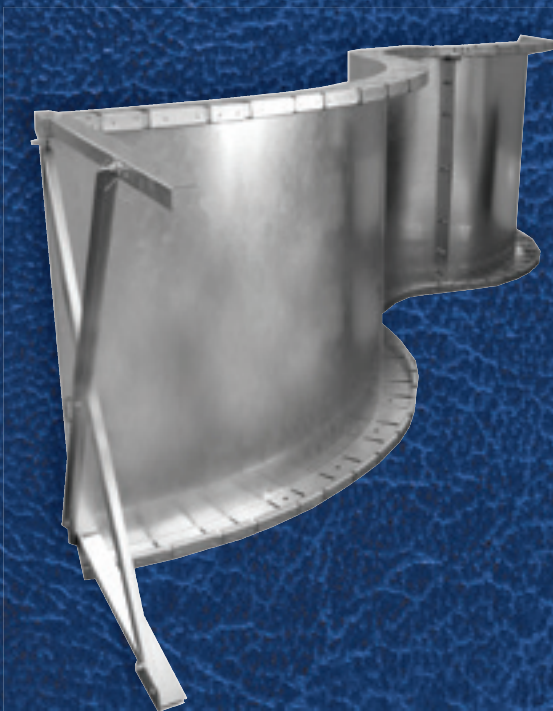

A-FRAME ADJUSTABLE BRACE