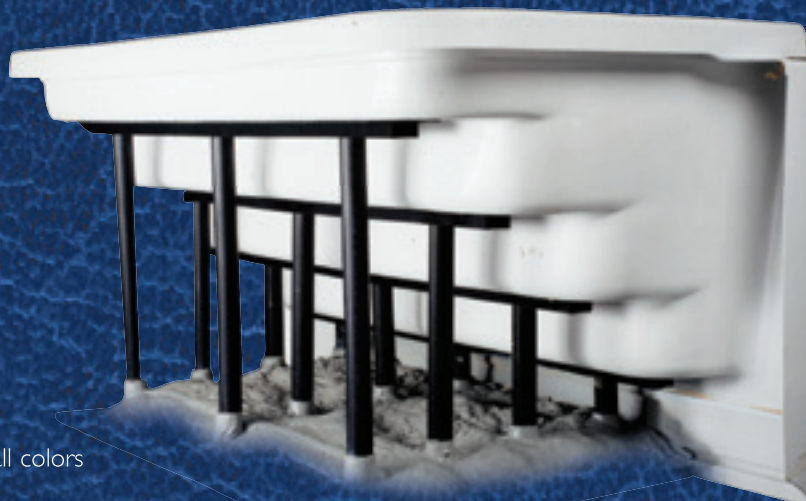

*Not all models available in all colors