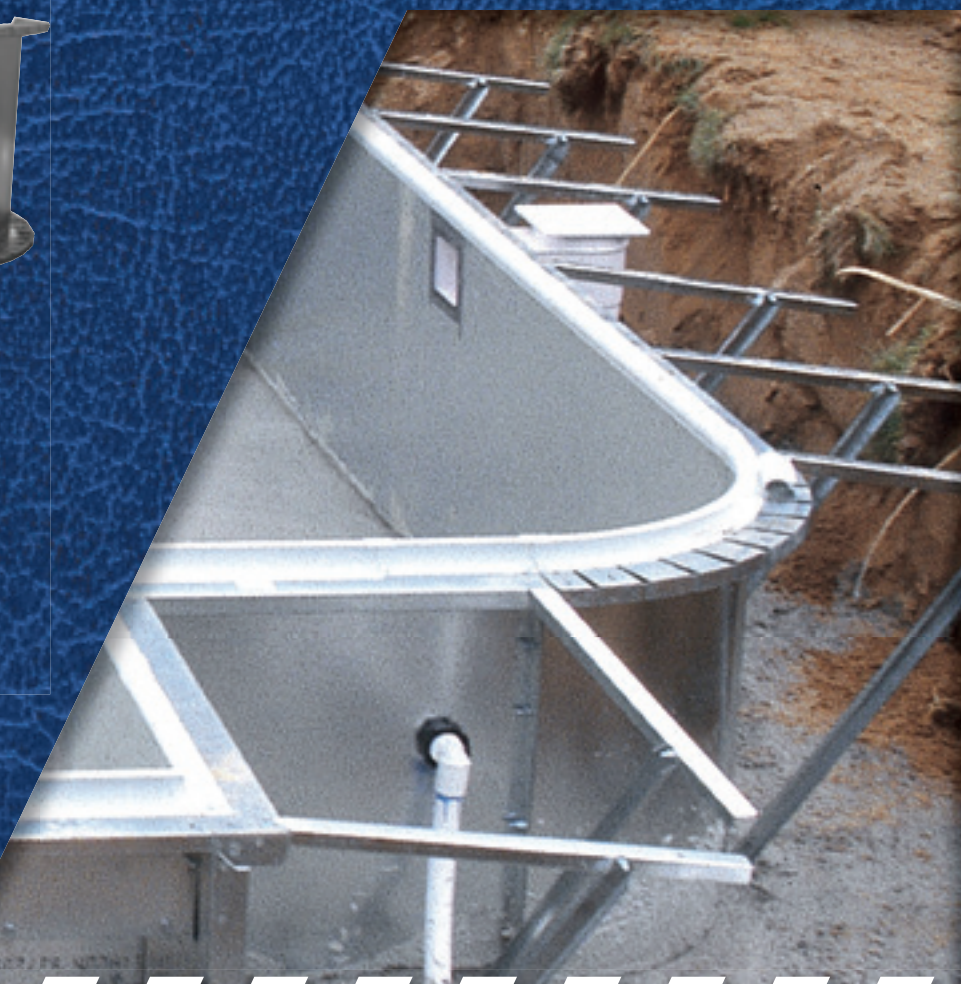

A-FRAME ADJUSTABLE BRACE