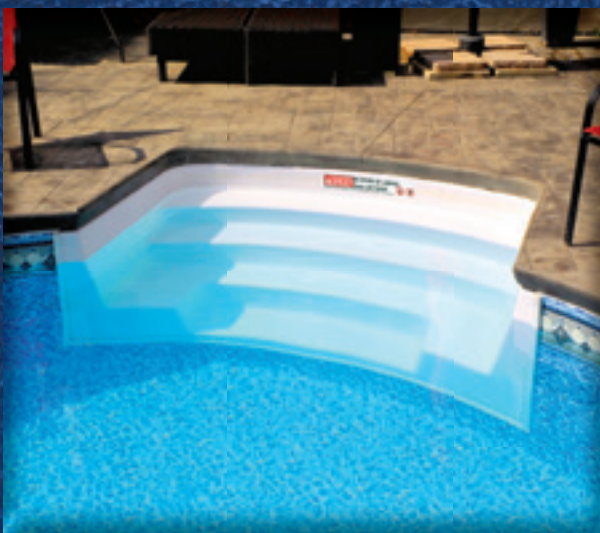

Our traditional Poolside Spa is designed to sit flush with the deck giving you a relaxing spa at the edge of your pool. The Spillover Spa also sits flush with your deck at the edge of your pool with its water “spilling over” into your pool, making it both a relaxing spa and a cascading waterfall feature.