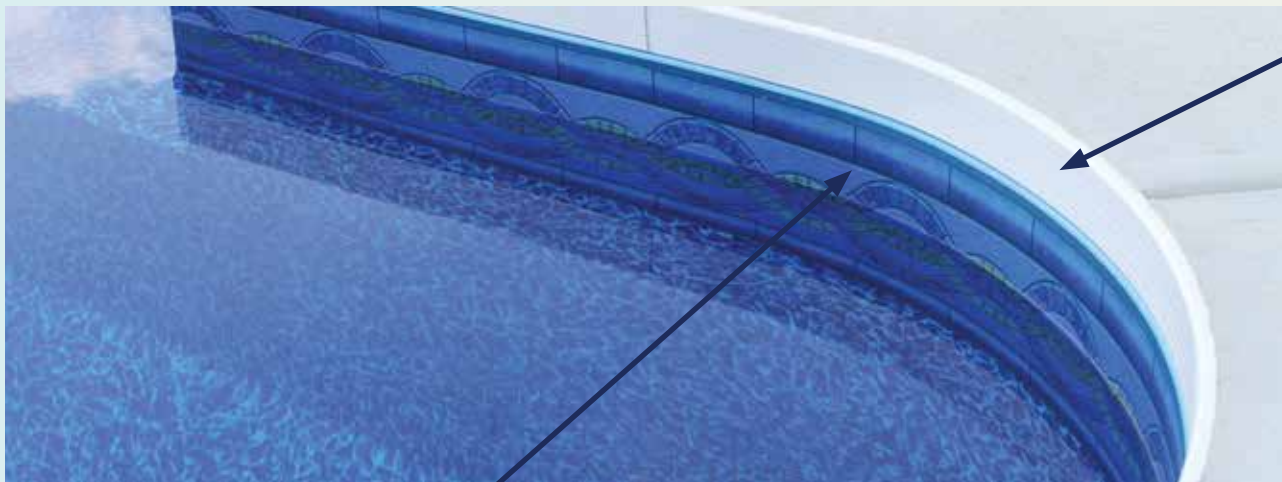

Perfect Seam® Technology

Progressive Coping:

The concrete deck of your pool is locked against the walls using our exclusive Progressive Coping, offering a contoured shape, fewer seams, and a low profile edge.

Interior Pool Finishes™:

Soft to the touch, our interior pool finishes come in a variety of alluring patterns. And as your styles change, so can the designs you choose! With the ease of interior replacement, your pool will always be a reflection of you. (See Matrix Interior Finishes™ Brochure.)