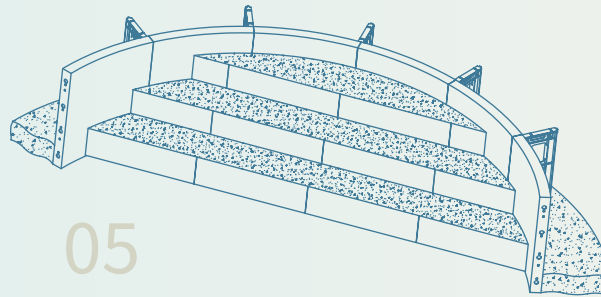

Full End Radius Stair with Bench

Nexus Built-In Stair, Bench and Cove Options

Full End Stair

Cuddle Cove

Full End Radius Stair

Stair with Top Tread Sundeck

Bench

Conversation Cove

Radius Stair with Bench

MATRIX
POOL SYSTEMS®
The Shape of Innovation™

Nexus Built-In Stairs

Our vinyl-covered open-top Polymer Stair System extends the pattern of your pool's interior finish onto your steps, creating an uninterrupted, continual, elegant look. Choose from our models or create your own stair design to match your needs and your style.