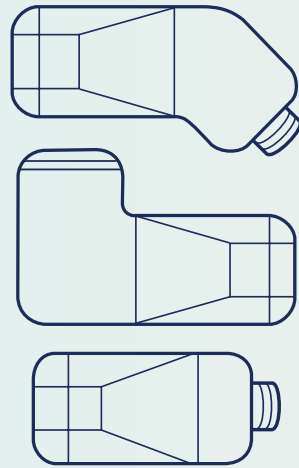

Luxury Comes in ALL SHAPES and SIZES

Because of our unique two-polymer design, your Matrix Pool can take any shape or size. The options are as boundless as your own imagination! Work with your Matrix Certified Builder to create a pool that is uniquely yours, or choose from an already impressive design gallery.

LAGOON

- 16 x 34 x 25 *
- 18 x 38 x 29
- 20 x 42 x 30

4' RADIUS RECTANGLE

- 12 x 24 *
- 14 x 28 *
- 16 x 32
- 16 x 36
- 18 x 36
- 20 x 40
- 16 x 42 x 26 90° True L
- 18 x 42 x 28 90° True L
- 20 x 44 x 30 90° True L
- 16 x 42 Lazy L
- 18 x 44 Lazy L
- 20 x 47 Lazy L