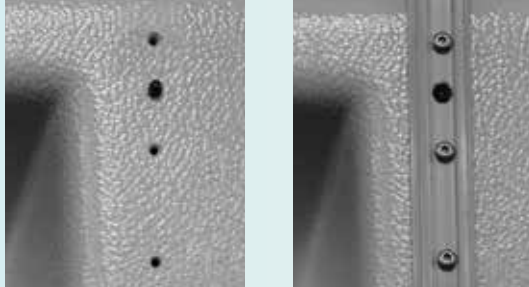

Patented Dowel Alignment System