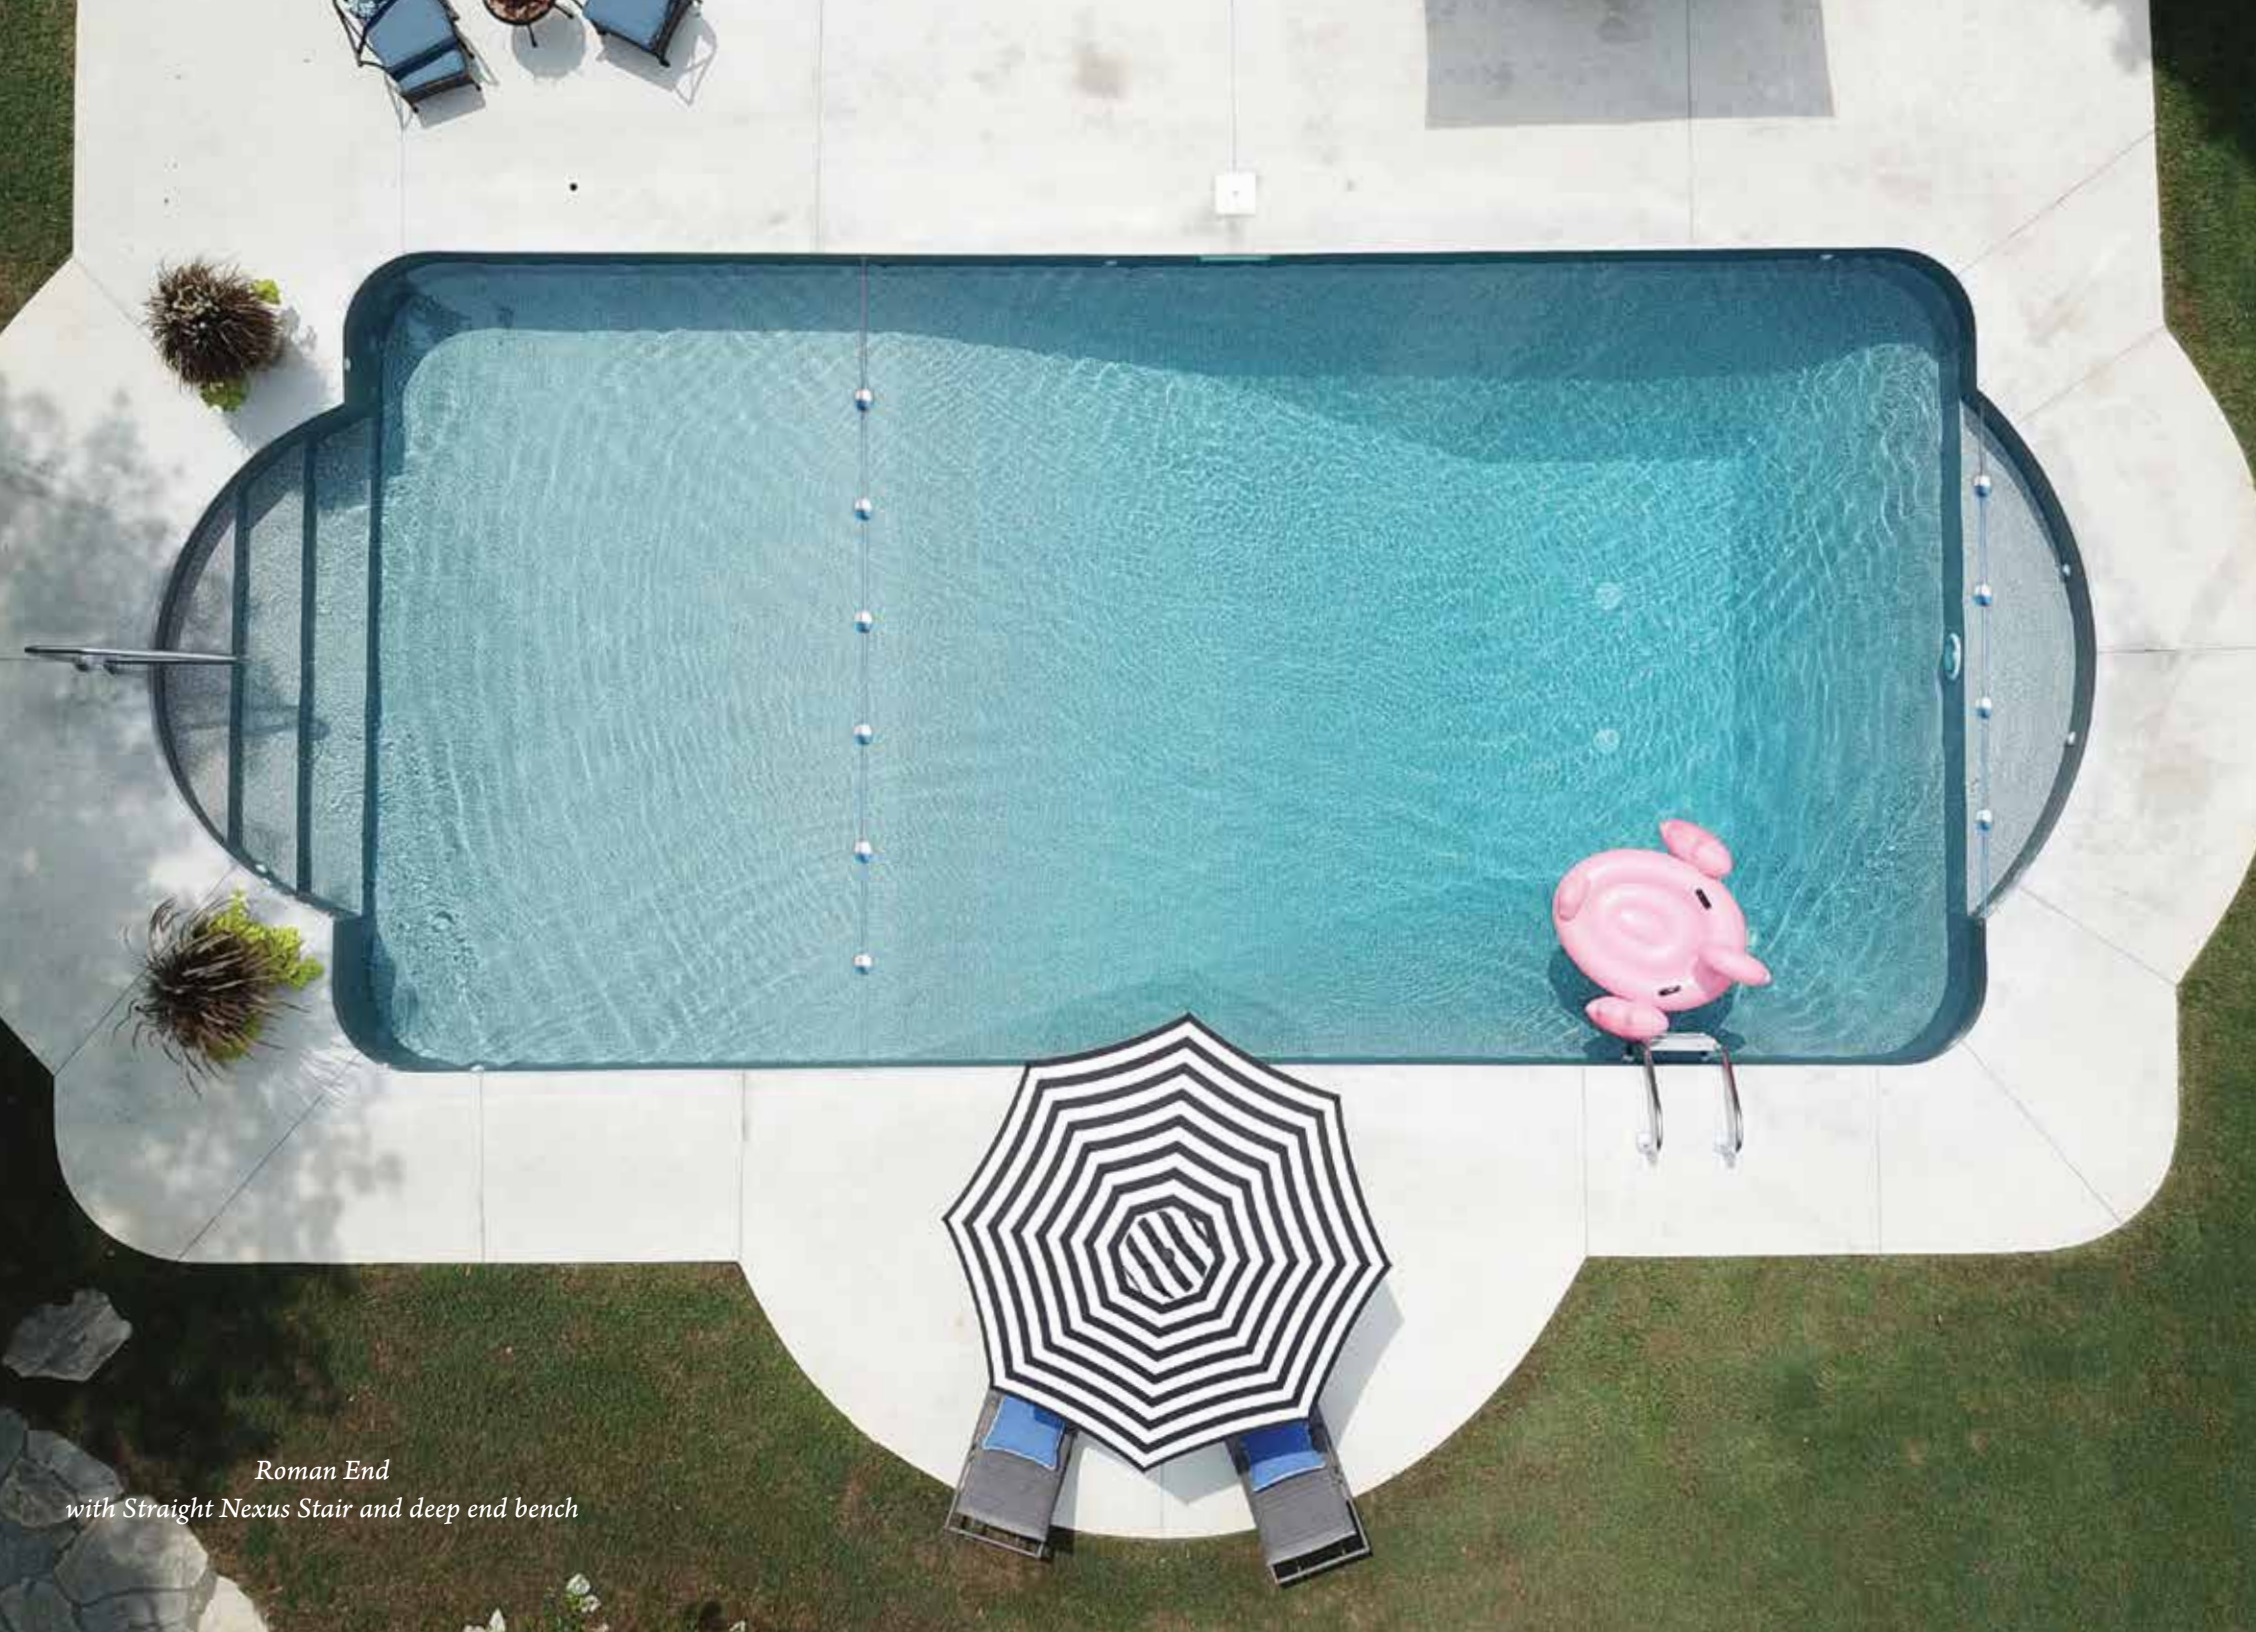

*Roman End
with Straight Nexus Stair and deep end bench*