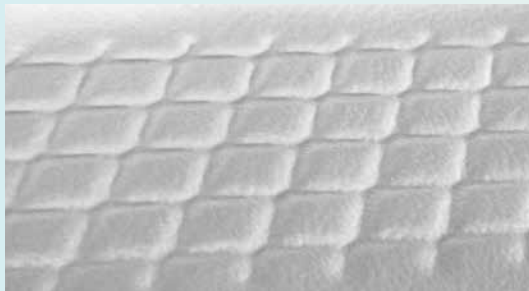

Superior Tread Design

WITH MORE PATENTS IN THE INDUSTRY ON STEPS & ENTRY SYSTEMS, THE MATRIX TREAD-LOC® STEP COMES WITH A LIMITED LIFETIME WARRANTY.*

No other stair system on the market has more patents than ours. It's a testament to the many ways Matrix is leading the charge in the evolution of pool technology...in form, in function, and in safety.

- **Patented TrimLine Collar**

Blends seamlessly with the coping, creating a clean and consistent line surrounding your pool.

- **Patented Faceplate System**

Gives you the most watertight system available, bar none, while protecting the liner from tears or punctures.

- **Patented Dowel Alignment System**

Guarantees correct position of the faceplate with strategic dowel location that offers an exact screw hole fit.

- **Superior Tread Design**

With our state-of-the-art Vacuum Former and the sophisticated nature of our mold designs, each step has the most detailed and distinctive pattern in the industry.

Saratoga Spa and Bath Co.* reserves the right to make changes in product specification, standard equipment supplied or available at any time without notice.
Trim Line Collar®, faceplate system and dowel alignment are patented features of the Saratoga Step Des. 431, 303, #7,040,060, #5,752,350.
Tread-Loc Stair System of Saratoga Spa and Bath Co.* features patents #5,752,350, #7,040,060 B2, Des. 431 303.
Tread-Loc® and TrimLine® are Registered trademark of Saratoga Spa and Bath Co.*