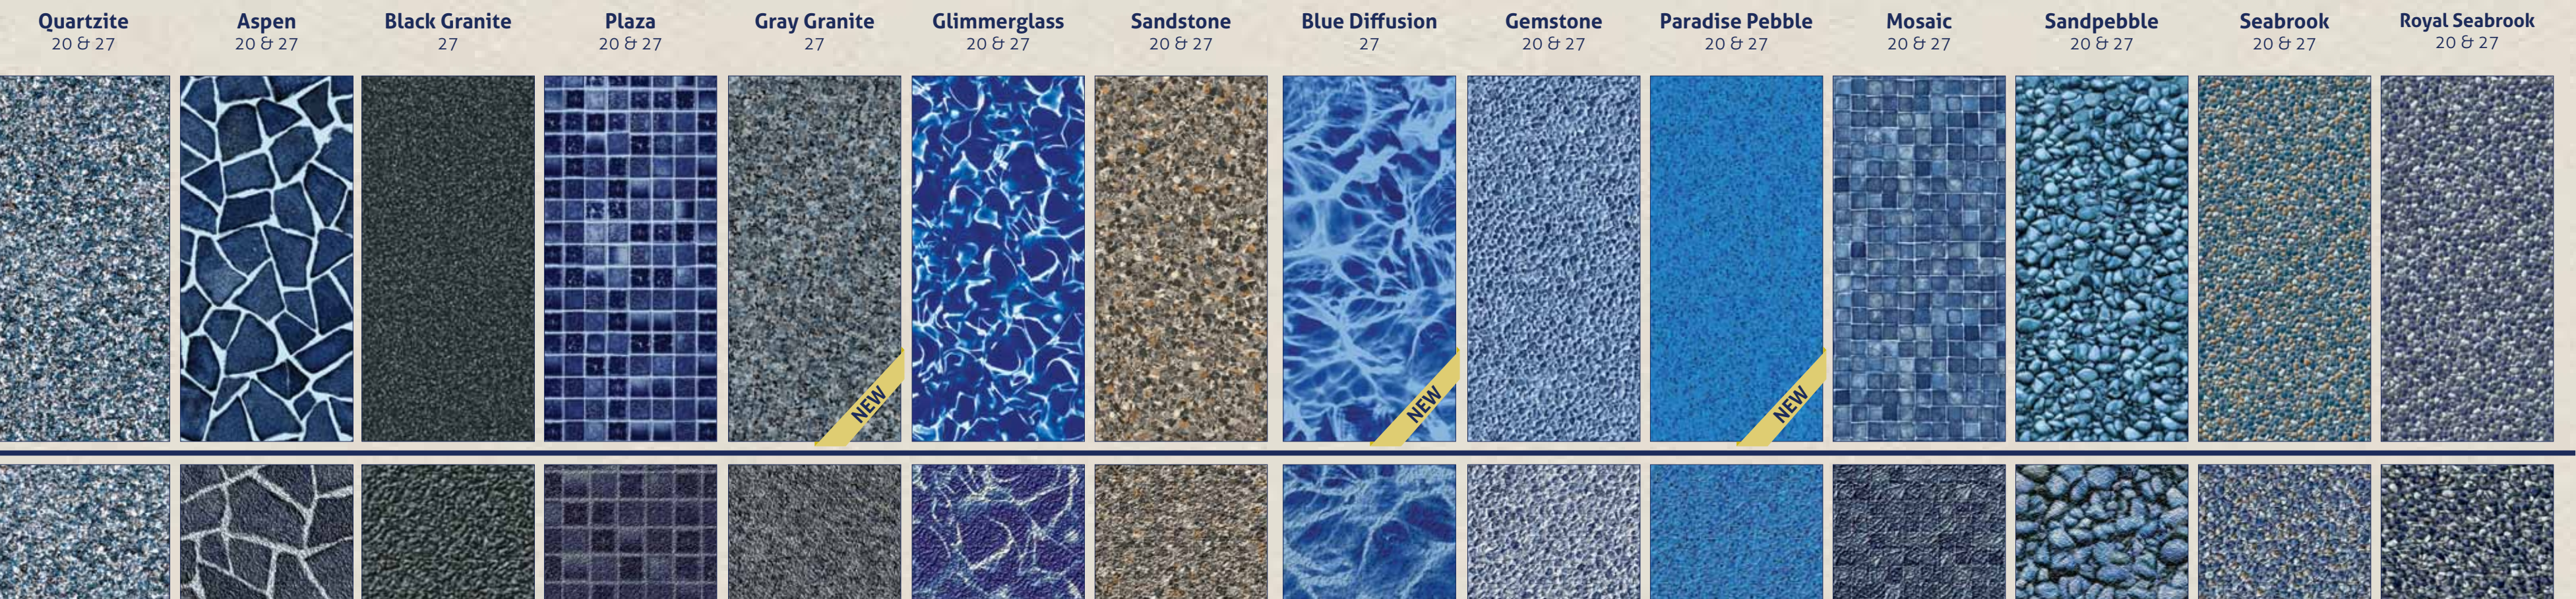

Our Matrix Pool finishes carry 20 years of prorated coverage with the first 5 years covered in full, placing it among the best in the industry.

INTERIOR POOL FINISHES

The Shape of Innovation

COLORS OF THE SEA GUIDE

Our new pool interiors turn your backyard into waterfront property. Enjoy the soothing seascape of your choice, from island light blue to dramatic navy hues.

Caribbean – A light, aqua island blue makes every swim feel like a tropical beach experience in shallow waters. Picture yourself swimming with exotic tropical fish on a coral reef in a far-off land... That far-off land is your backyard.

Mediterranean – The warmth of this medium-blue shade places you in radiant waters off mythical, ancient shores. You see lost cities and artifacts that fascinate and inspire. You say to yourself, "I wish I could stay here forever." And now you can.

Caspian – A dark sapphire shade brings depth and drama to your pool, creating an ambience of swimming in the world's deepest waters. Imagine somewhere below rests a sunken ship carrying massive treasures...and that every swim brings the promise of a new priceless adventure.

BORDERLESS PATTERNS

Not all tastes or hardscapes are the same. Occasionally a pool interior demands a pattern without a tile design. You can choose an overall floor pattern that extends completely up the sidewall to meet the coping or deck.

IMPRESSIONS

For our stairs, benches, cuddle coves, and all pool entry systems, we offer our exclusive Impressions textured print designs. We use durable 27 mil material and advanced methods of heat and pressure to give your vinyl-covered stairs slip-resisting qualities and a cohesive, seamless look.*

*Impressions material hue may vary slightly in appearance.

REFRESH YOUR INTERIOR SURFACE AND SEE A WHOLE NEW POOLSCAPE TAKE SHAPE!

As your tastes change over time, so can your interior pool finish. Replacing your pool's interior is simple, and can usually be completed by your Matrix Certified Builder in only one day. Just select from any of our stylish, upscale patterns and enjoy a completely revitalized landscape!

We're 100% committed to your complete satisfaction and peace of mind. Whenever the time is right to replace your pool's surface, put your trust in Matrix, and benefit from our:

Handcrafted Quality – We take pride in our computer drafting precision, which ensures an exacting fit for any pool shape.

Vast Selection – See the back of this poster and explore the many patterns and floors available to create a new pool interior to fit your current lifestyle.

Watertight Protection – Our patented faceplate system creates an impermeable compression bond seal between your stairs and your interior pool finish, providing years of carefree enjoyment.

New Entrance System Opportunities – Refurbishing your pool's interior is the perfect time to add a new bench step, sun deck, or cove! Choose from our many options of built-in stairs or Tread-Loc™ Steps, or design your own pool entrance system!