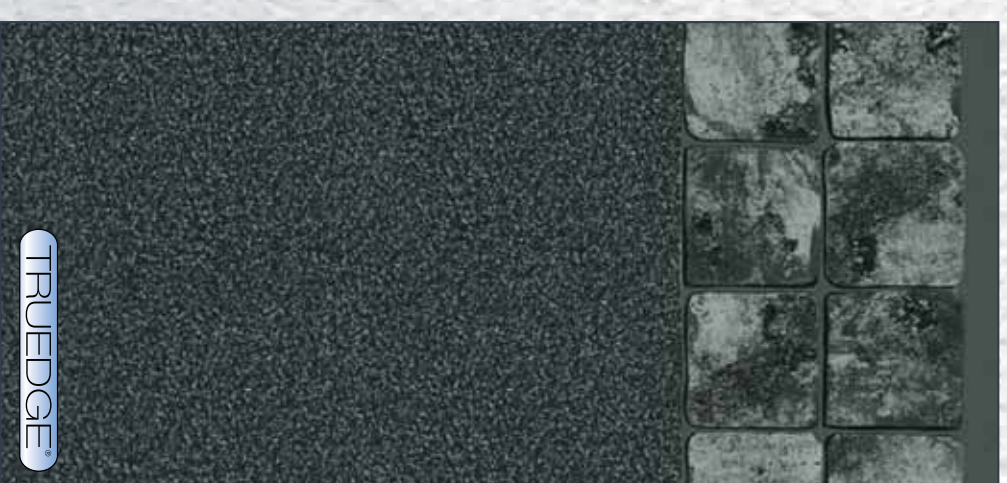

Ebony Stone | Black Granite
27/27 Mil

Pinnacle | Gray Granite
27/27 Mil

Mythos | Aspen
20/20 • 27/20 • 27/27 Mil

An Exact Fit for Your Pool. A Perfect Match For Your Style.

EXCLUSIVE LINER

TRUEDGE™ gives your pool the true look of tiling craftsmanship thanks to our design technology, which allows the SIDEWALL pattern to run seamlessly into the bead receiver or cantilever deck.