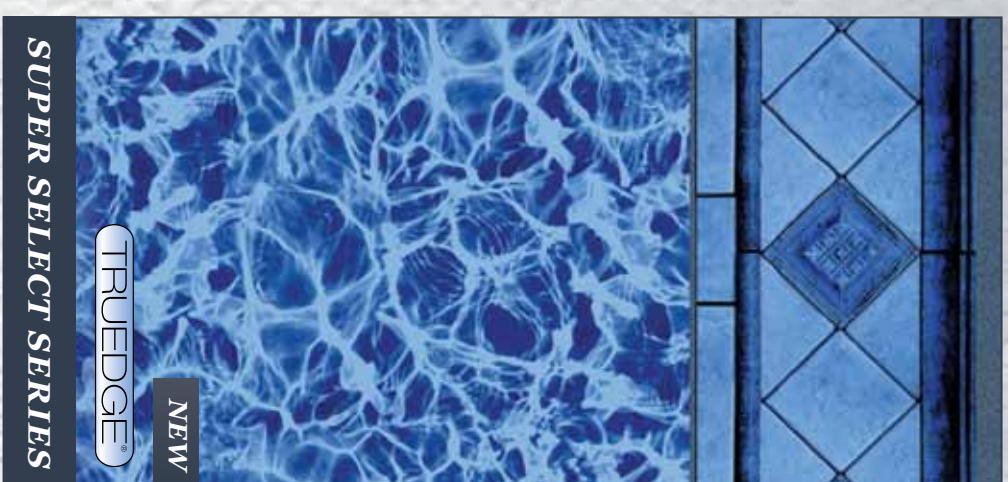

Pink Spice | Sandstone
20/20 • 27/20 • 27/27 Mil

Sapphire | Blue Diffusion
27/27 Mil

Ruby | Blue Diffusion
27/27 Mil