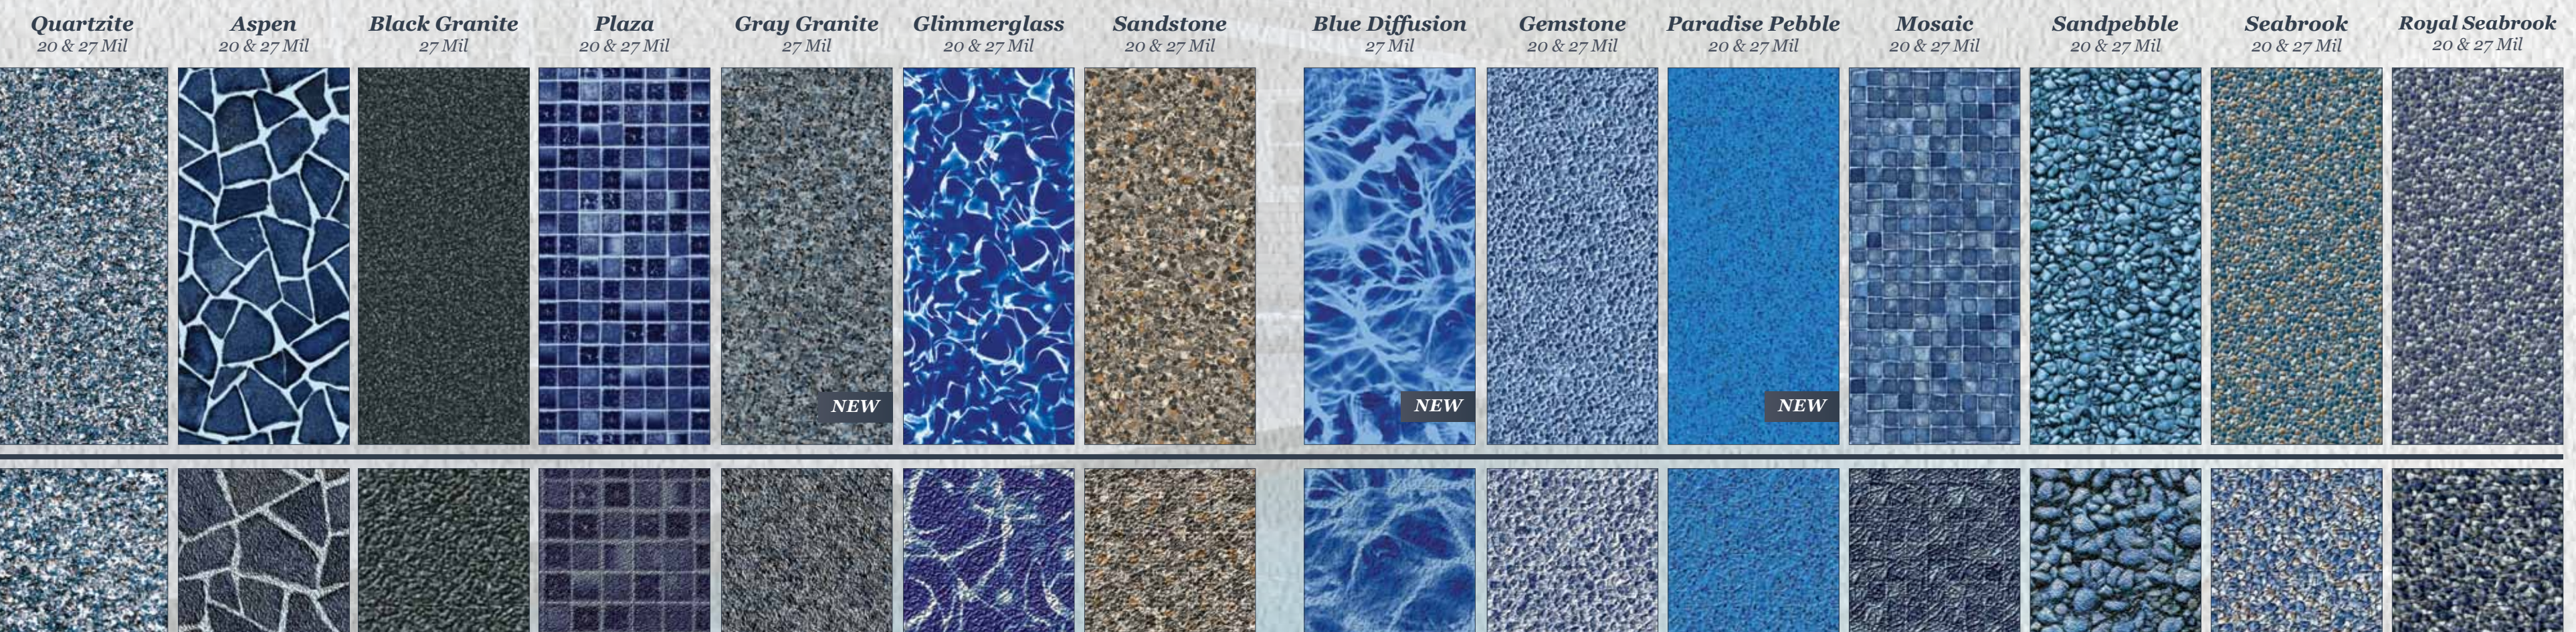

BORDERLESS PATTERNS

Not all tastes or hardscapes are the same. Occasionally a pool interior demands a pattern without a tile design. You can choose an overall floor pattern that extends completely up the sidewall to meet the coping or deck.

IMPRESSIONS - 27 MIL

For our stairs, benches, cuddle coves, and all pool entry systems, we offer our exclusive Impressions textured print designs. We use durable 27 mil material and advanced methods of heat and pressure to give your vinyl-covered stairs slip-resisting qualities and a cohesive, seamless look.*

We're 100% committed to your complete satisfaction and peace of mind. Whenever the time is right to replace your pool's surface, put your trust in Legacy, and benefit from our:

Handcrafted Quality – We take pride in our computer drafting precision, which ensures an exacting fit for any pool shape.

Vast Selection – See the back of this poster and explore the many patterns and floors available to create a new pool interior for your lifestyle.

Watertight Protection – Our patented faceplate system creates an impermeable compression bond seal between your stairs and your interior pool finish, providing years of carefree enjoyment.

New Entrance System Opportunities – Refurbishing your pool's interior is the perfect time to add a new bench step, sun deck, or cove! Choose from our many options of built-in stairs or Tread-Loc™ Steps, or design your own pool entrance system!