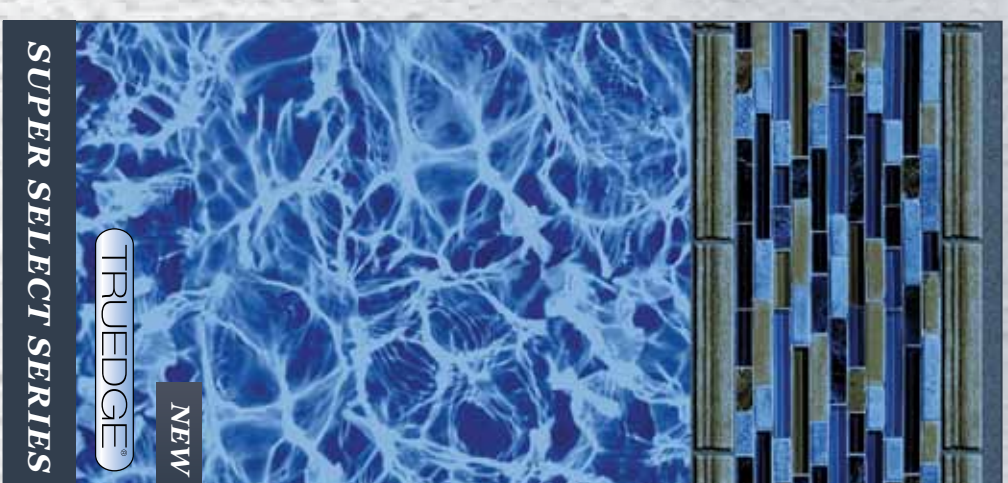

Ruby | Blue Diffusion
27/27 Mil

Opal Glass | Quartzite
20/20 • 27/20 • 27/27 Mil

Sapphire | Blue Diffusion
27/27 Mil